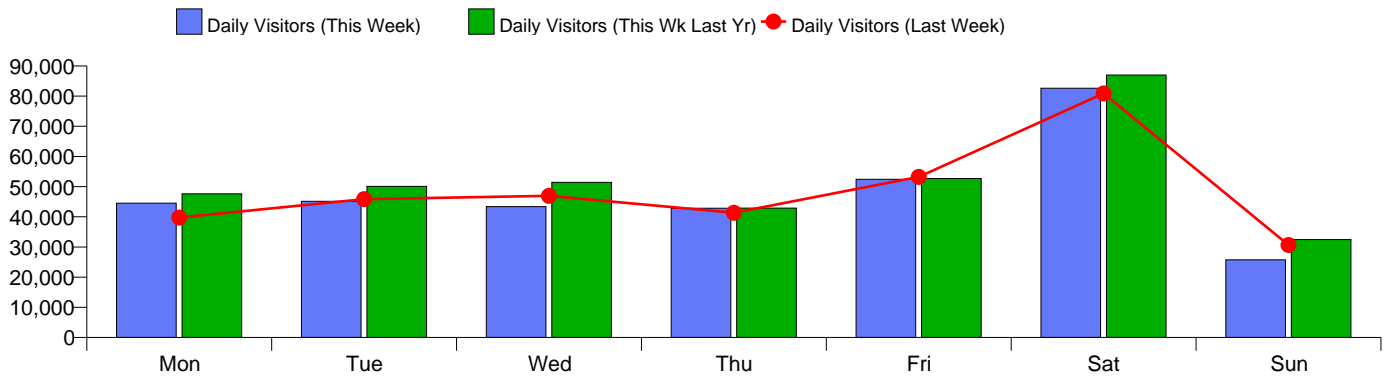

Week Commencing **26-Jan-2009**

Calendar Week **05**

Annual Performance - Upper High Street

Daily Distribution

	Mon	Tue	Wed	Thu	Fri	Sat	Sun
This Week '09	44,508	45,124	43,380	42,846	52,430	82,607	25,721
This Week '08	47,595	50,073	51,424	42,892	52,697	86,982	32,438
Last Week '09	39,763	45,852	46,963	41,339	53,210	80,890	30,651
% Visitors This Wk	13.2 %	13.4 %	12.9 %	12.7 %	15.6 %	24.5 %	7.6 %

Location Comparison