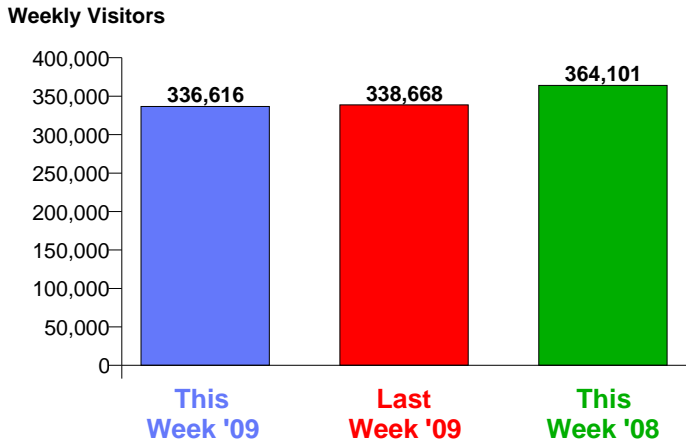

Week Commencing 26-Jan-2009

Calendar Week 05

Weekly Visitors Annual Performance

National Benchmark	Weekly Centre Change	Cumulative Weekly Change	Yearly Centre Change
3.8 %	↑ -0.6 %	↓ -6.4 %	↓ -7.5 %

Annual Performance - Brayford Waterfront Annual Performance - Cathedral Quarter

Annual Performance - High Street Annual Performance - St Marks

Week Commencing **26-Jan-2009**

Calendar Week **05**

Annual Performance - Upper High Street

Daily Distribution

	Mon	Tue	Wed	Thu	Fri	Sat	Sun
This Week '09	44,508	45,124	43,380	42,846	52,430	82,607	25,721
This Week '08	47,595	50,073	51,424	42,892	52,697	86,982	32,438
Last Week '09	39,763	45,852	46,963	41,339	53,210	80,890	30,651
% Visitors This Wk	13.2 %	13.4 %	12.9 %	12.7 %	15.6 %	24.5 %	7.6 %