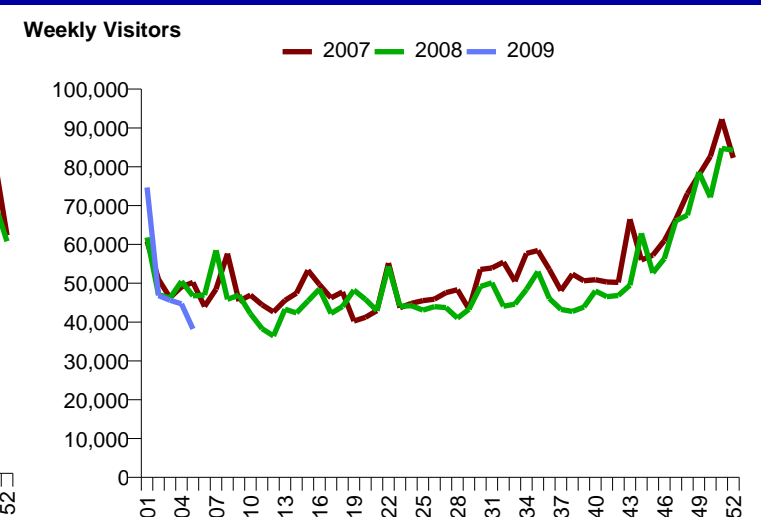

Week Commencing 26-Jan-2009

Calendar Week 05

Weekly Visitors Annual Performance

National Benchmark	Weekly Centre Change	Cumulative Weekly Change	Yearly Centre Change
3.8 %	↑ -0.6 %	↓ -6.4 %	↓ -7.5 %

Annual Performance - Brayford Waterfront Annual Performance - Cathedral Quarter

Annual Performance - High Street Annual Performance - St Marks

Week Commencing **26-Jan-2009**

Calendar Week **05**

Annual Performance - Upper High Street

Daily Distribution

	Mon	Tue	Wed	Thu	Fri	Sat	Sun
This Week '09	44,508	45,124	43,380	42,846	52,430	82,607	25,721
This Week '08	47,595	50,073	51,424	42,892	52,697	86,982	32,438
Last Week '09	39,763	45,852	46,963	41,339	53,210	80,890	30,651
% Visitors This Wk	13.2 %	13.4 %	12.9 %	12.7 %	15.6 %	24.5 %	7.6 %