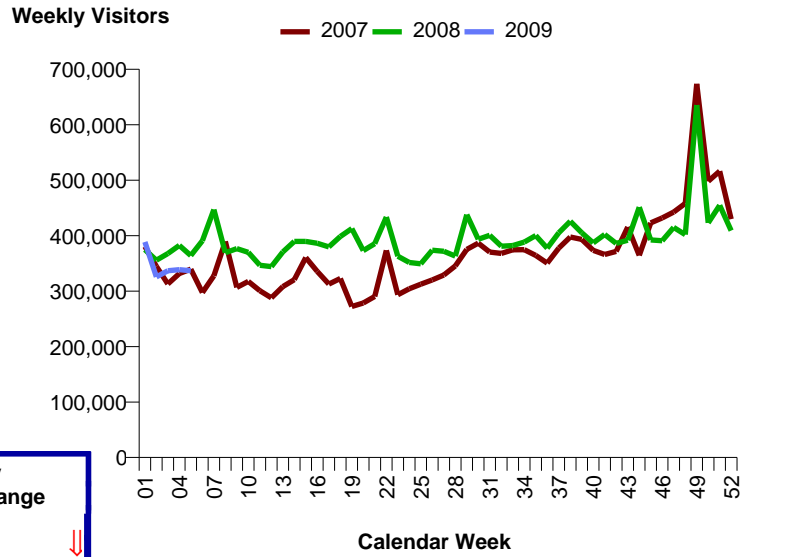

Week Commencing 26-Jan-2009

Calendar Week 05

Weekly Visitors Annual Performance

National Benchmark	Weekly Centre Change	Cumulative Weekly Change	Yearly Centre Change
3.8 %	↑ -0.6 %	↓ -6.4 %	↓ -7.5 %

Annual Performance - Brayford Waterfront Annual Performance - Cathedral Quarter

Annual Performance - High Street Annual Performance - St Marks

Week Commencing **26-Jan-2009**

Calendar Week **05**

Annual Performance - Upper High Street

Daily Distribution

	Mon	Tue	Wed	Thu	Fri	Sat	Sun
This Week '09	44,508	45,124	43,380	42,846	52,430	82,607	25,721
This Week '08	47,595	50,073	51,424	42,892	52,697	86,982	32,438
Last Week '09	39,763	45,852	46,963	41,339	53,210	80,890	30,651
% Visitors This Wk	13.2 %	13.4 %	12.9 %	12.7 %	15.6 %	24.5 %	7.6 %