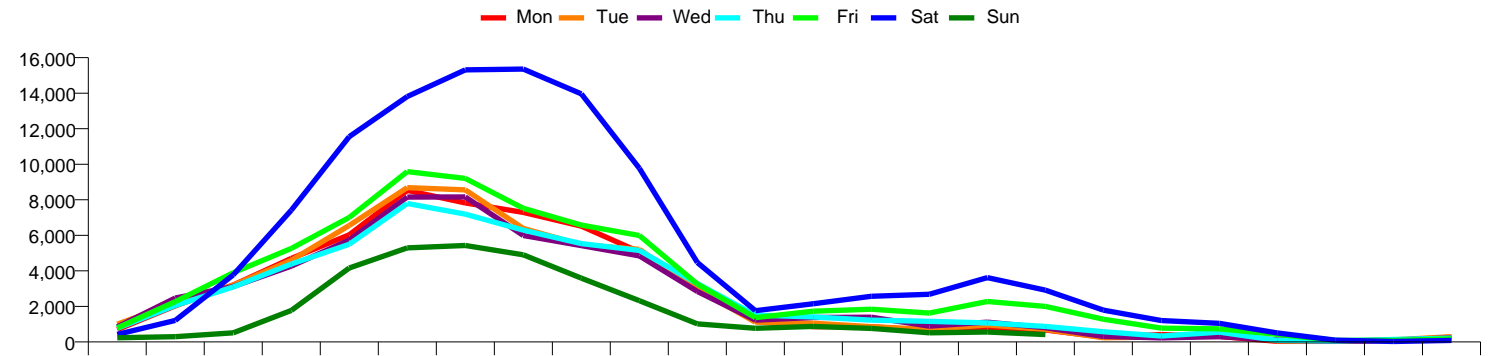

Week Commencing   **26-Jan-2009**

Calendar Week   **05**

Hourly Distribution

	07:00	08:00	09:00	10:00	11:00	12:00	13:00	14:00	15:00	16:00	17:00	18:00	19:00	20:00	21:00	22:00	23:00	00:00	01:00	02:00	03:00	04:00	05:00	06:00
Mon	691	2028	3207	4698	6031	8528	7820	7292	6517	5073	2994	1173	859	857	627	731	675	277	414	315	34	34	83	267
Tue	1002	2179	3204	4599	6552	8684	8556	6393	5478	5212	2959	1114	1055	861	704	958	698	240	277	445	67	47	120	293
Wed	855	2476	3120	4263	5737	8153	8159	5989	5421	4846	2844	1227	1378	1391	892	1117	797	313	231	299	114	36	105	231
Thu	768	2050	3095	4389	5494	7796	7195	6292	5538	5154	3285	1510	1409	1226	1158	1068	874	574	336	549	89	59	139	214
Fri	789	2272	3899	5264	7003	9588	9203	7524	6577	5989	3264	1371	1731	1840	1626	2275	2000	1279	774	740	424	87	90	180
Sat	425	1213	3782	7415	11556	13811	15310	15361	13964	9772	4469	1757	2147	2568	2682	3623	2912	1789	1203	1048	503	105	29	90
Sun	235	297	515	1776	4160	5292	5433	4907	3592	2319	1019	768	874	763	517	562	413