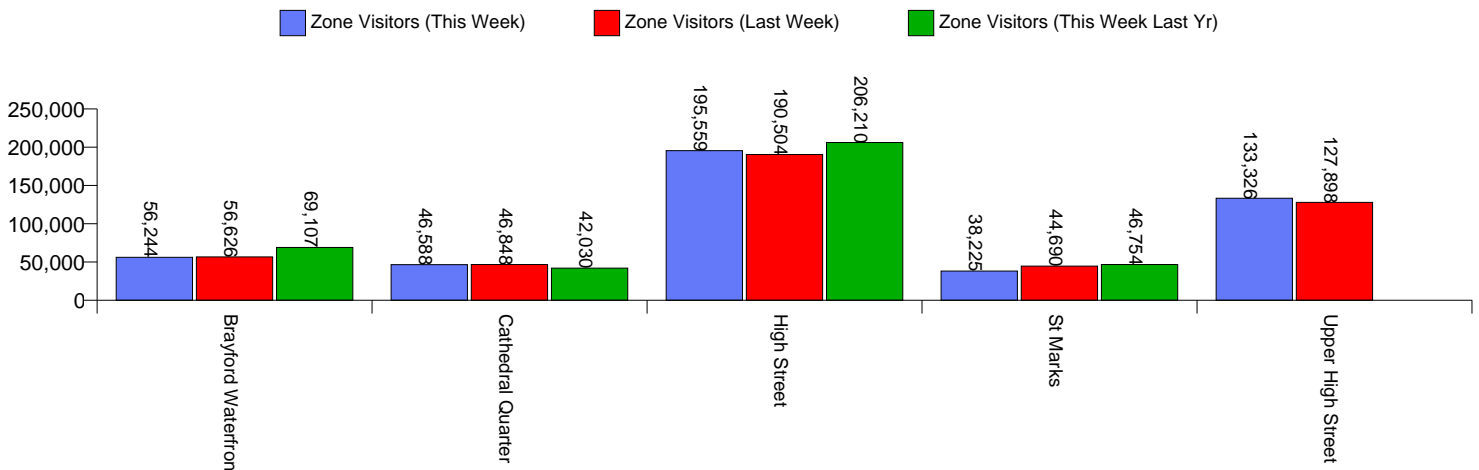

Location Comparison