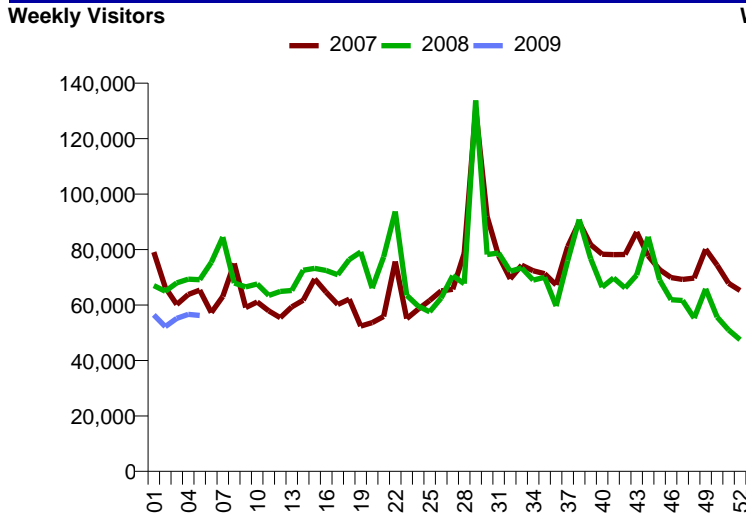

Week Commencing 26-Jan-2009

Calendar Week 05

Weekly Visitors Annual Performance

National Benchmark	Weekly Centre Change	Cumulative Weekly Change	Yearly Centre Change
3.8 %	↑ -0.6 %	↓ -6.4 %	↓ -7.5 %

Annual Performance - Brayford Waterfront Annual Performance - Cathedral Quarter