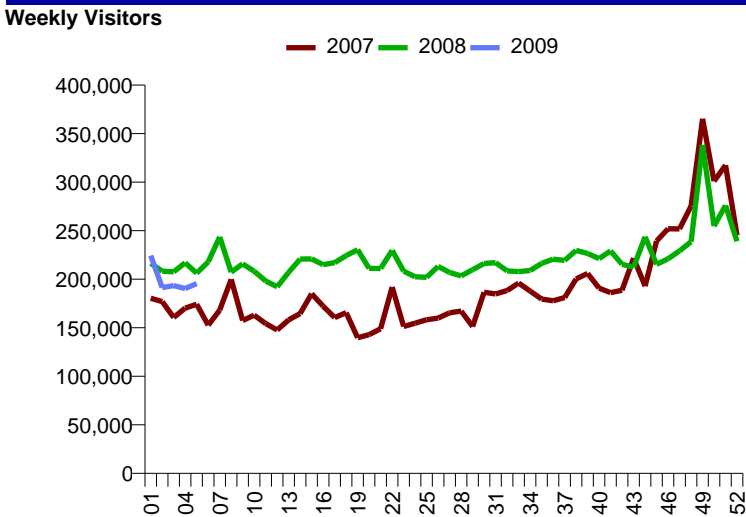

Annual Performance - High Street   Annual Performance - St Marks