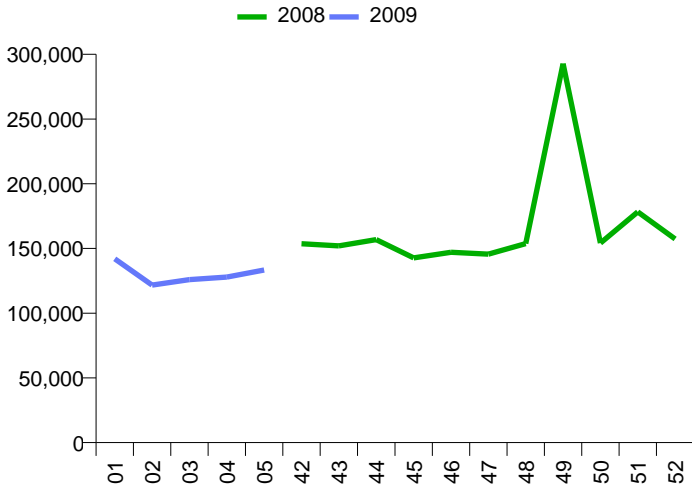

Week Commencing 26-Jan-2009

Calendar Week 05

Weekly Visitors Annual Performance

National Benchmark	Weekly Centre Change	Cumulative Weekly Change	Yearly Centre Change
3.8 %	↑ -0.6 %	↓ -6.4 %	↓ -7.5 %

Annual Performance - Brayford Waterfront Annual Performance - Cathedral Quarter

Annual Performance - High Street Annual Performance - St Marks

Week Commencing **26-Jan-2009**

Calendar Week **05**

Annual Performance - Upper High Street

Daily Distribution

	Mon	Tue	Wed	Thu	Fri	Sat	Sun
This Week '09	44,508	45,124	43,380	42,846	52,430	82,607	25,721
This Week '08	47,595	50,073	51,424	42,892	52,697	86,982	32,438
Last Week '09	39,763	45,852	46,963	41,339	53,210	80,890	30,651
% Visitors This Wk	13.2 %	13.4 %	12.9 %	12.7 %	15.6 %	24.5 %	7.6 %