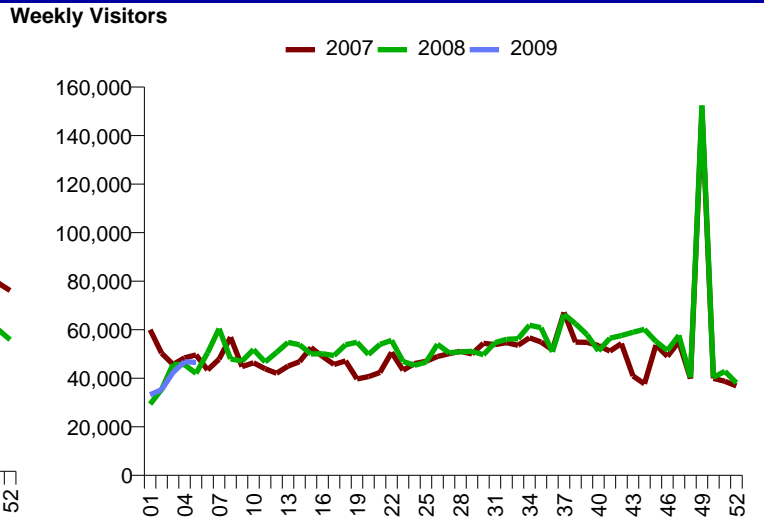

Week Commencing 26-Jan-2009

Calendar Week 05

Weekly Visitors Annual Performance

National Benchmark	Weekly Centre Change	Cumulative Weekly Change	Yearly Centre Change
3.8 %	↑ -0.6 %	↓ -6.4 %	↓ -7.5 %

Annual Performance - Brayford Waterfront Annual Performance - Cathedral Quarter