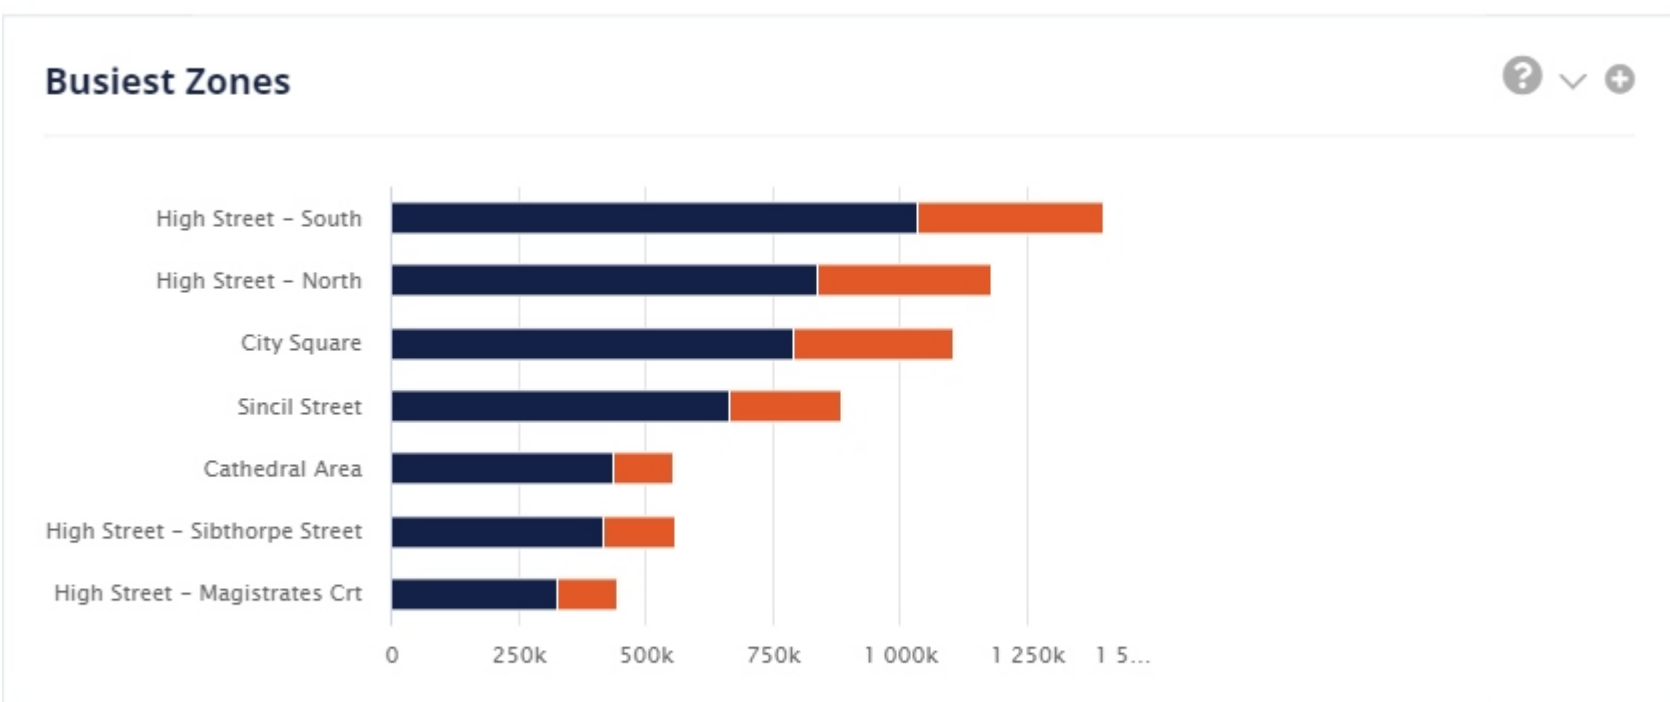

83,312
Average venue visits, per week

11,818
Average venue visits, per day

4,587,813
Total visits this period

12:00 - 13:00
Busiest time of day

176 minutes
Average dwell time

12,603
Average visits per day

Number of Visitors - New Vs Repeat