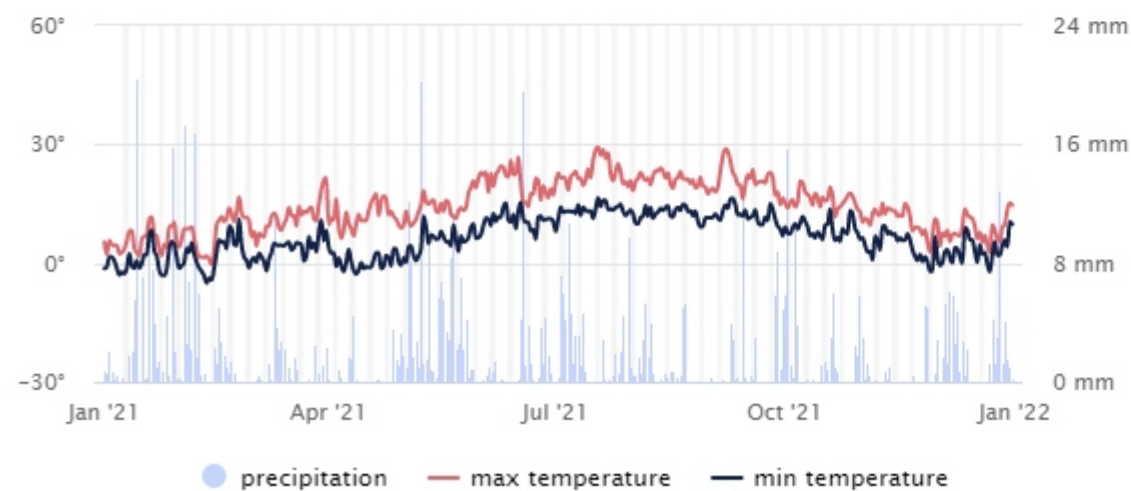

Weather Data powered by