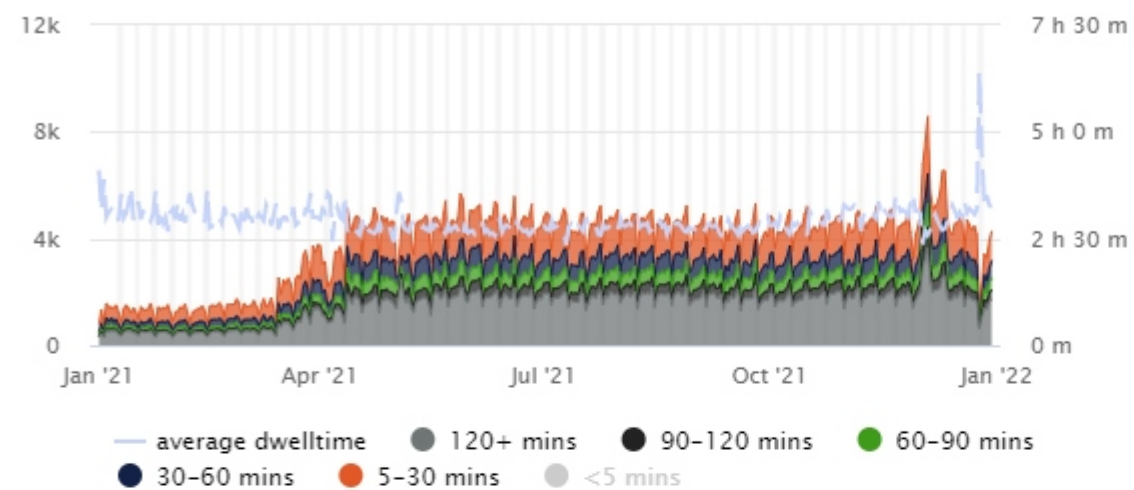

83,312
Average venue visits, per week

11,818
Average venue visits, per day

4,587,813
Total visits this period

12:00 - 13:00
Busiest time of day

176 minutes
Average dwell time

12,603
Average visits per day

Number of Visitors - New Vs Repeat

Event Markers

Dwell time Analysis

Weather Data powered by

Time of Day - Average

website address: www.elephantwifi.co.uk