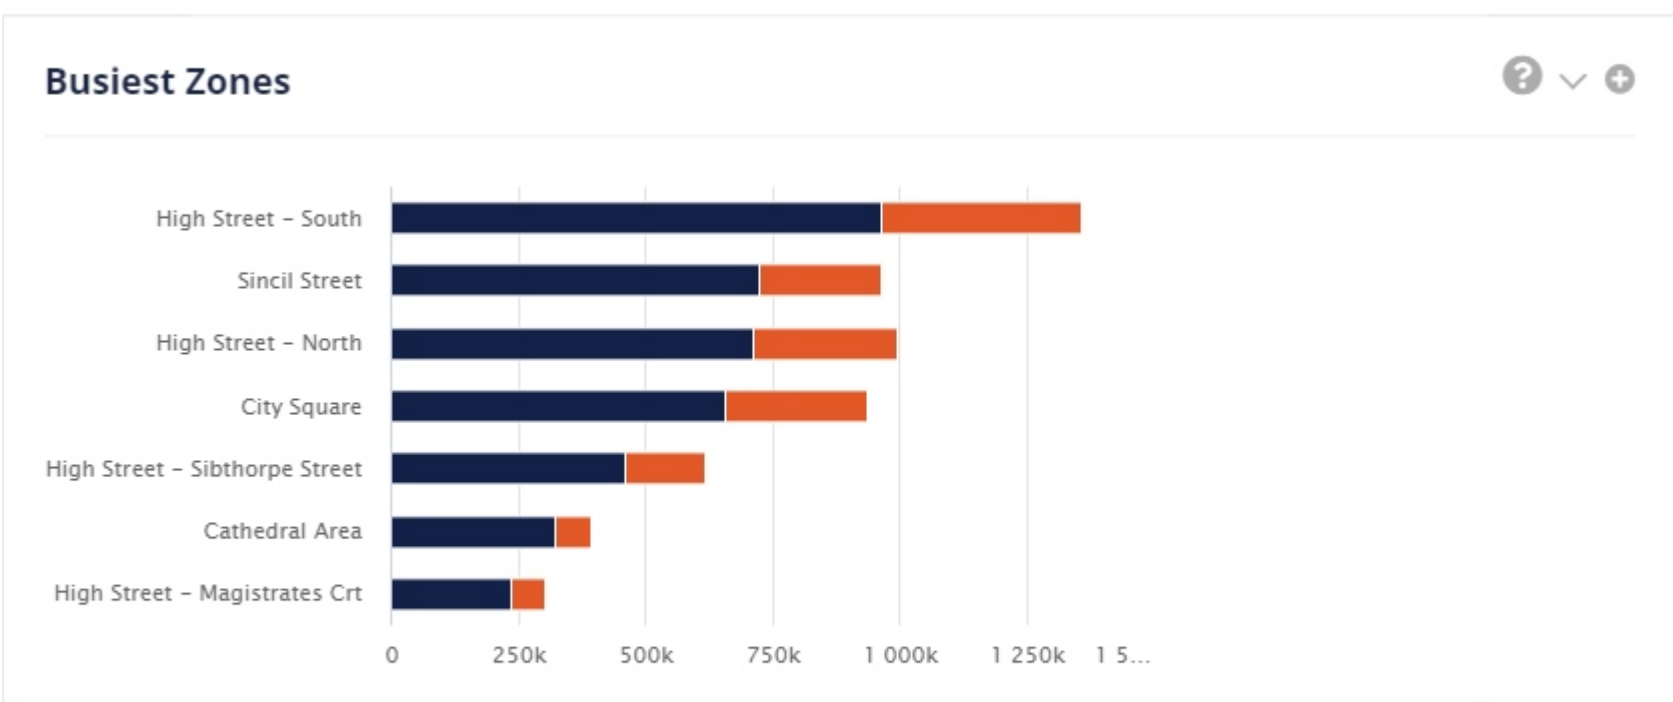

INTELLI-SENSE

Zone Selection Tool

4,313,571
Average venue visits, per year

360,027
Average venue visits, per month

83,312
Average venue visits, per week

11,818
Average venue visits, per day

4,159,107
Total visits this period

12:00 - 13:00
Busiest time of day

215 minutes
Average dwell time

11,457
Average visits per day

Number of Visitors - New Vs Repeat

Event Markers

Dwell time Analysis

Weather Data powered by

Time of Day - Average