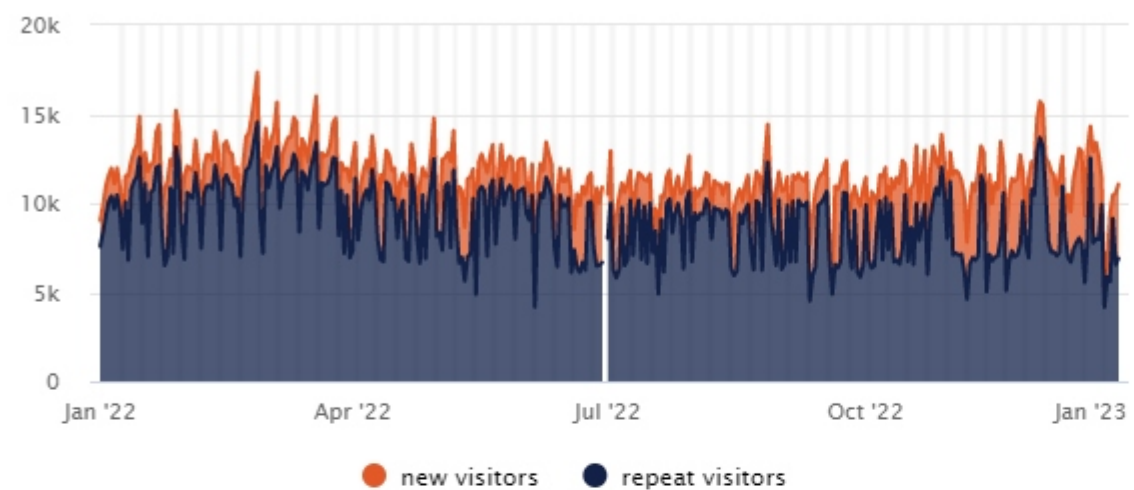

INTELLI-SENSE

Zone Selection Tool

4,313,571
Average venue visits, per year

360,027
Average venue visits, per month

83,312
Average venue visits, per week

11,818
Average venue visits, per day

4,159,107
Total visits this period

12:00 - 13:00
Busiest time of day

215 minutes
Average dwell time

11,457
Average visits per day

Number of Visitors - New Vs Repeat

Event Markers

Dwell time Analysis

Weather Data powered by

Time of Day - Average