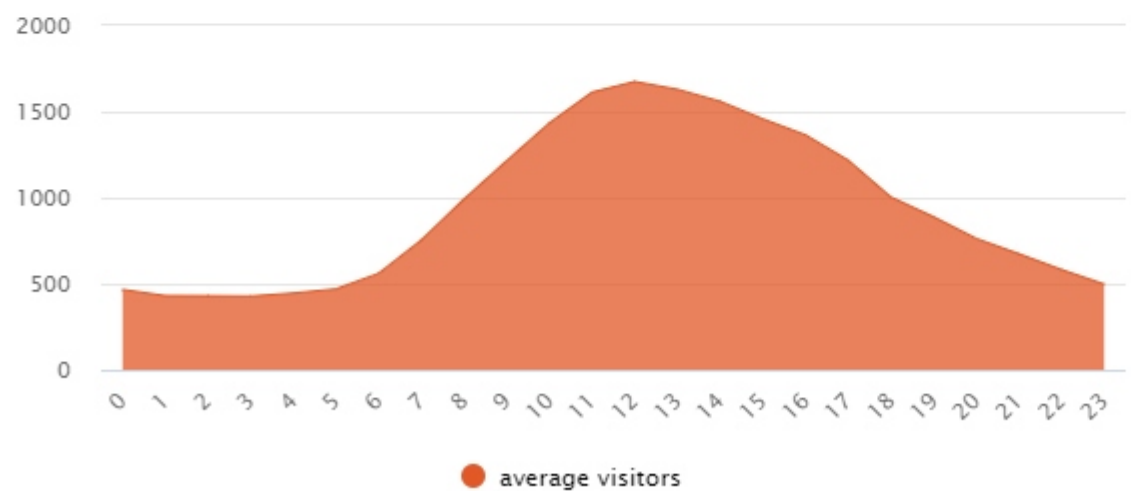

INTELLI-SENSE

Zone Selection Tool

4,313,571
Average venue visits, per year

360,027
Average venue visits, per month

83,312
Average venue visits, per week

11,818
Average venue visits, per day

4,159,107
Total visits this period

12:00 - 13:00
Busiest time of day

215 minutes
Average dwell time

11,457
Average visits per day

Number of Visitors - New Vs Repeat

Event Markers

Dwell time Analysis

Weather Data powered by

Time of Day - Average