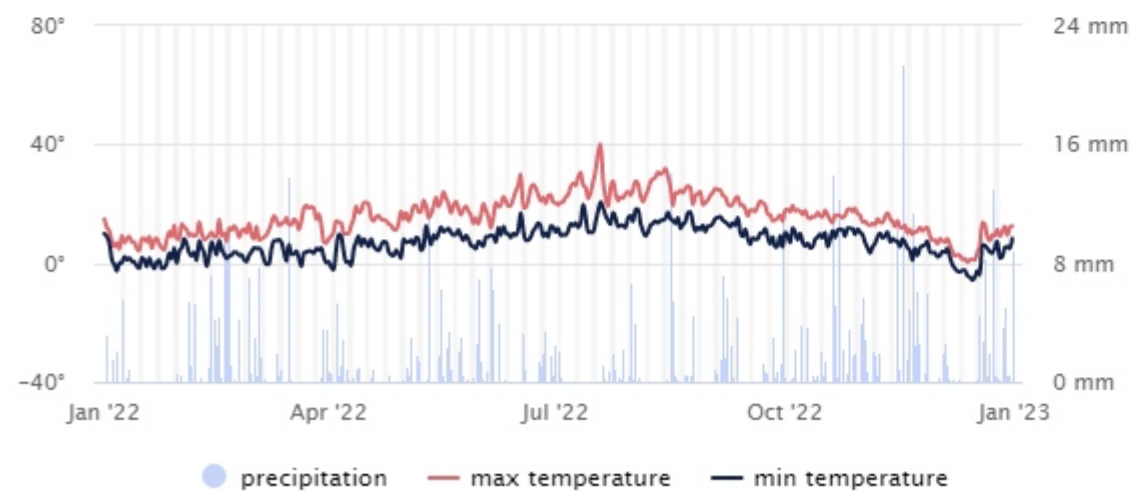

12:00 - 13:00
Busiest time of day

215 minutes
Average dwell time

11,457
Average visits per day

Number of Visitors - New Vs Repeat

Event Markers

Dwell time Analysis

Weather Data powered by

Time of Day - Average