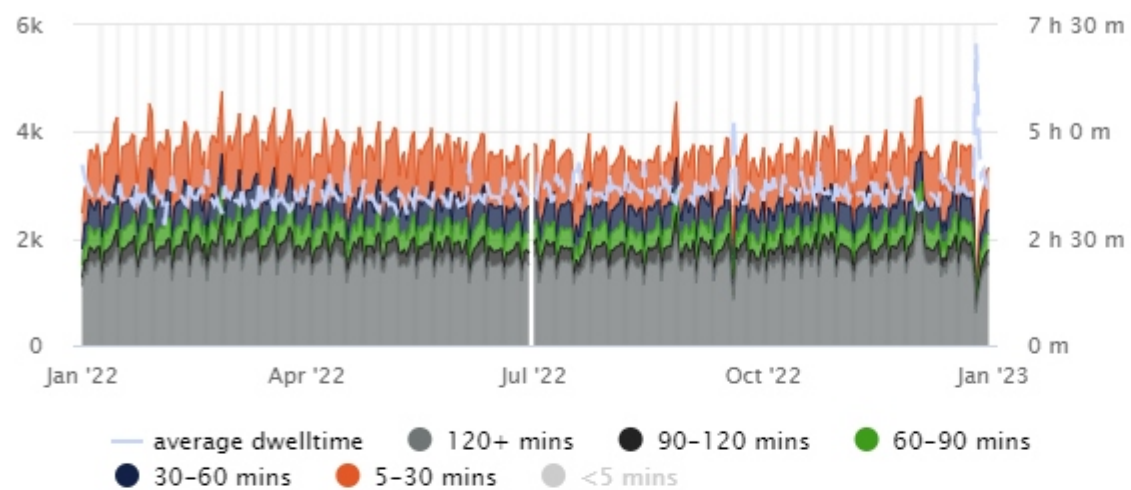

INTELLI-SENSE

Zone Selection Tool

4,313,571
Average venue visits, per year

360,027
Average venue visits, per month

83,312
Average venue visits, per week

11,818
Average venue visits, per day

4,159,107
Total visits this period

12:00 - 13:00
Busiest time of day

215 minutes
Average dwell time

11,457
Average visits per day

Number of Visitors - New Vs Repeat

Event Markers

Dwell time Analysis

Weather Data powered by

Time of Day - Average