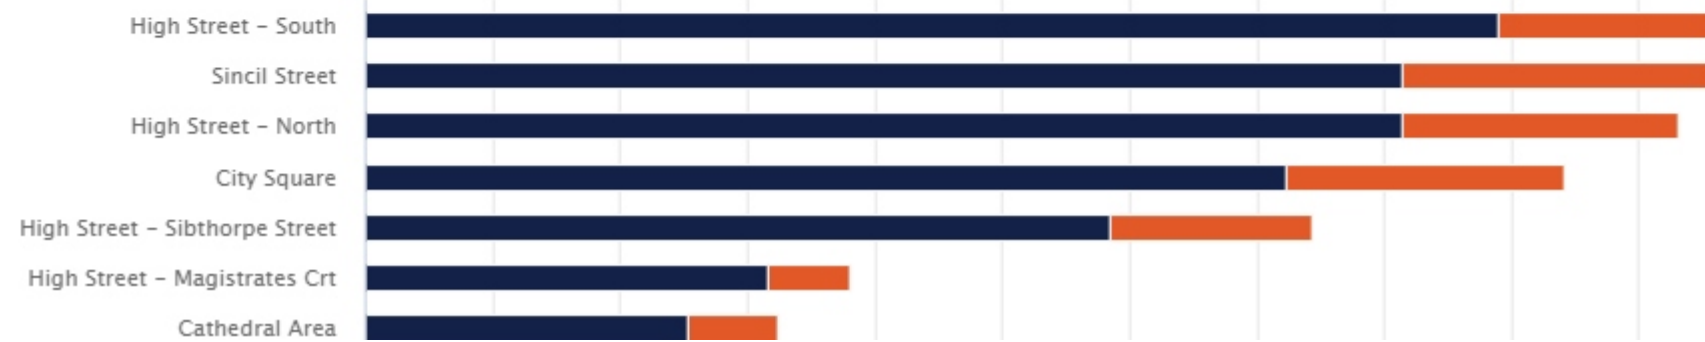

**11,784**

Average venue visits, per day

**4,358,901**

Total visits this period

**12:00 - 13:00**

Busiest time of day

**234 minutes**

Average dwell time

**11,975**

Average visits per day

## Busiest Zones