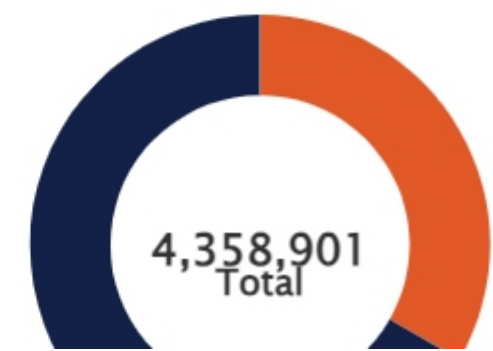

INTELLI-SENSE

Zone Selection Tool

Please select the zones you wish to report on and press the apply button

Cathedral Area High Street - South High Street - North City Square High Street - Sibthorpe Street High Street - Magistrates Crt Sincil Street

Apply Update

Deselect All

4,301,116

Average venue visits, per year

363,389

Average venue visits, per month

82,487

Average venue visits, per week

11,784

Average venue visits, per day

4,358,901

Total visits this period

12:00 - 13:00

Busiest time of day

234 minutes

Average dwell time

11,975

Average visits per day

Busiest Zones

Total Visitors - New Vs Repeat