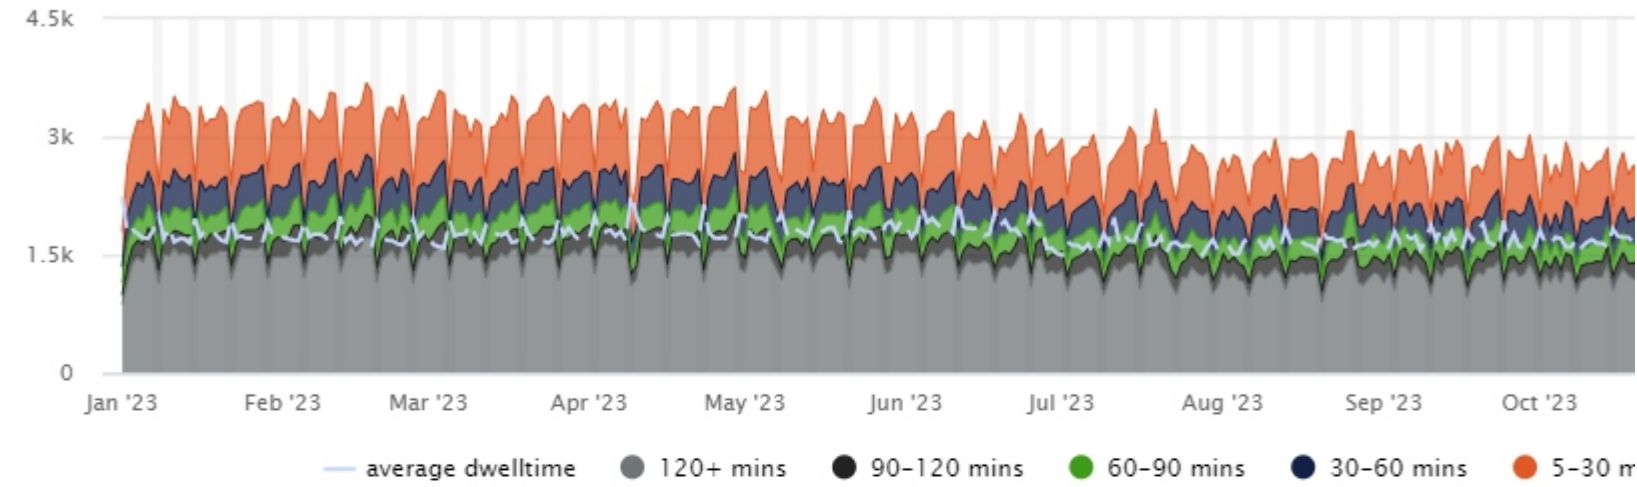

## Busiest Zones

## Total Visitors - New Vs Repeat

0 100k 200k 300k 400k 500k 600k 700k 800k 900k 1 000k

● new visitors ● repeat visitors

### Number of Visitors - New Vs Repeat

Event Markers

### Dwell time Analysis