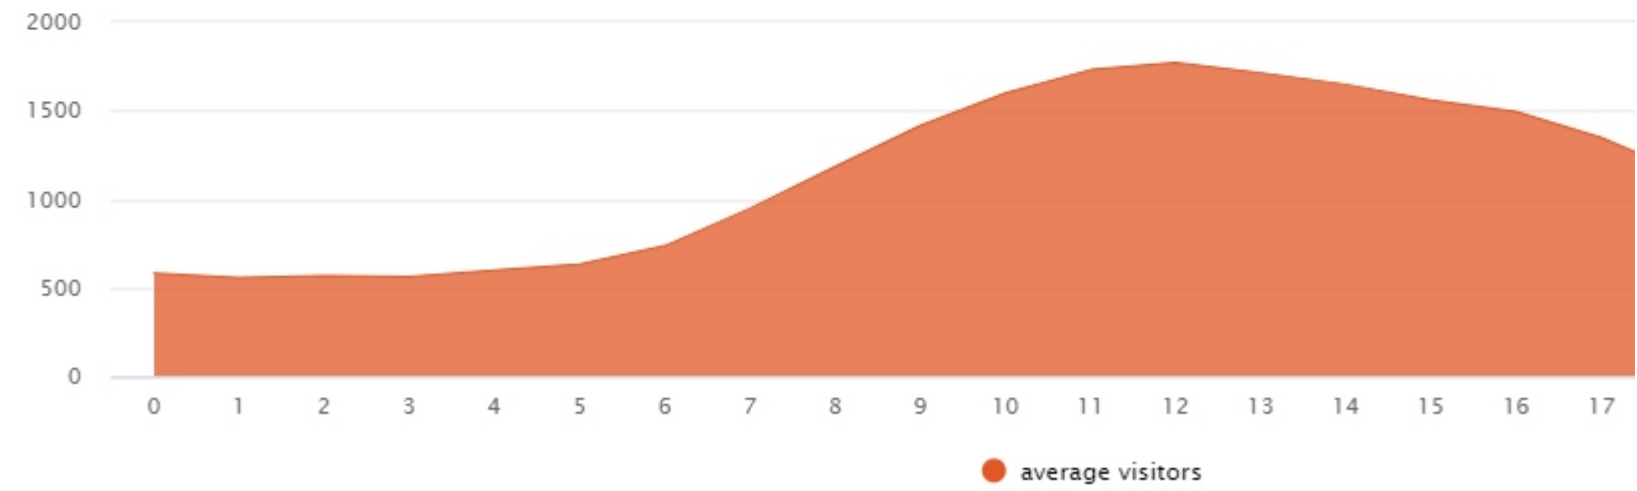

Time of Day - Average

website address: www.elephantwifi.co.uk