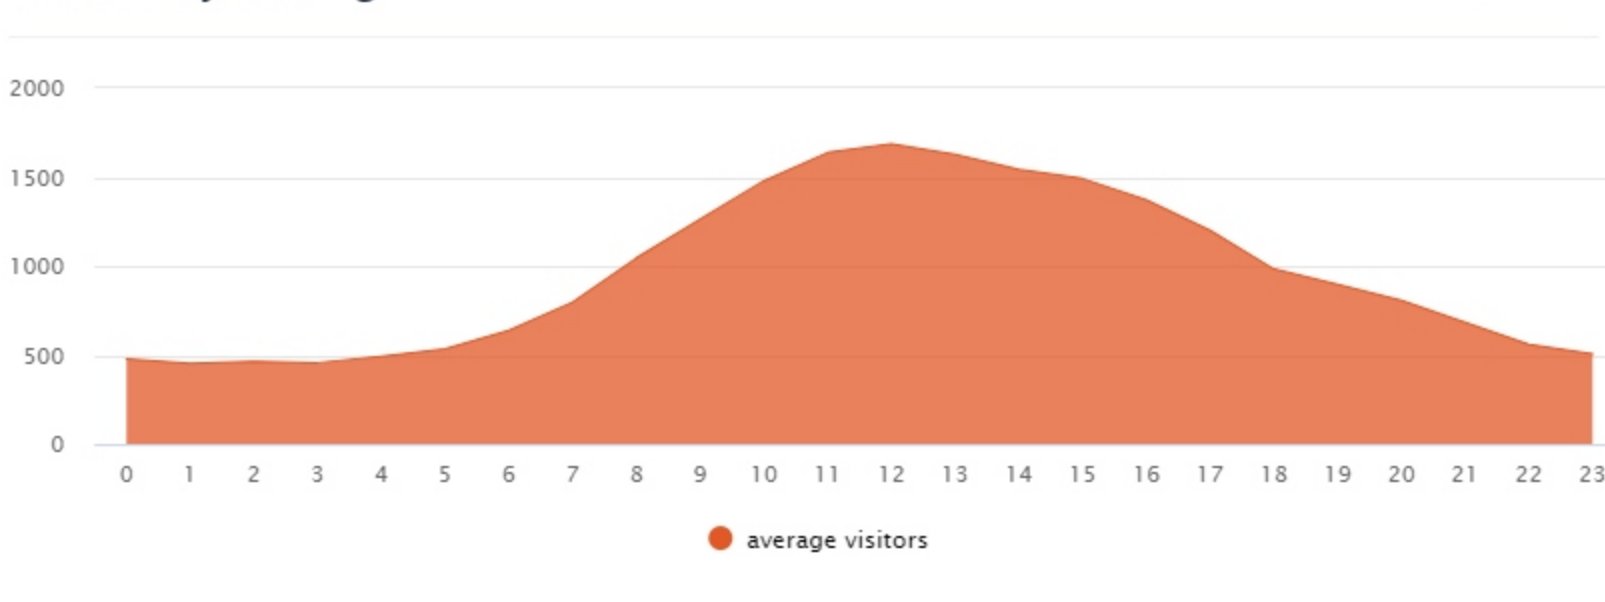

11,924

Average venue visits, per day

345,594

Total visits this period

12:00 - 13:00

Busiest time of day

219 minutes

Average dwell time

11,148

Average visits per day

Busiest Zones

Total Visitors - New Vs Repeat

Number of Visitors - New Vs Repeat

Dwell time Analysis

Weather Data powered by

Time of Day - Average