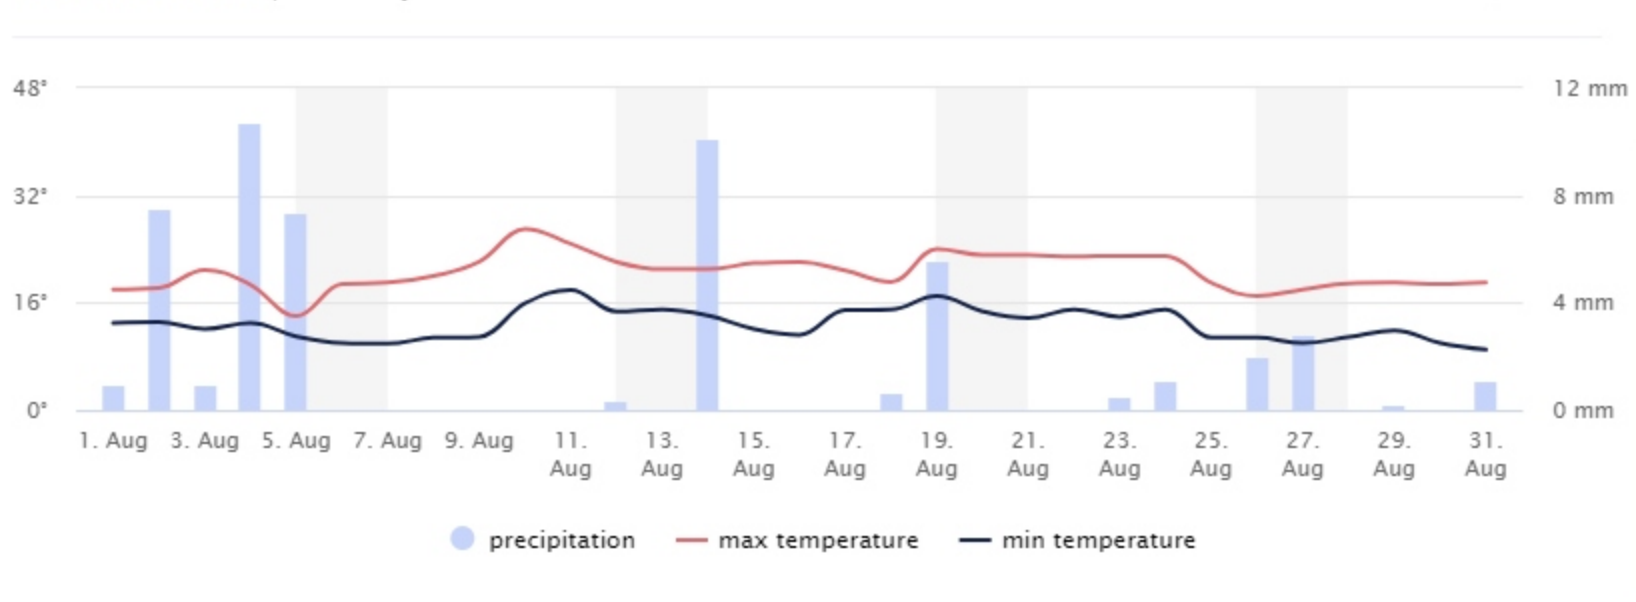

11,924

Average venue visits, per day

345,594

Total visits this period

12:00 - 13:00

Busiest time of day

219 minutes

Average dwell time

11,148

Average visits per day

Busiest Zones

Total Visitors - New Vs Repeat

Number of Visitors - New Vs Repeat

Dwell time Analysis

Weather Data powered by

Time of Day - Average