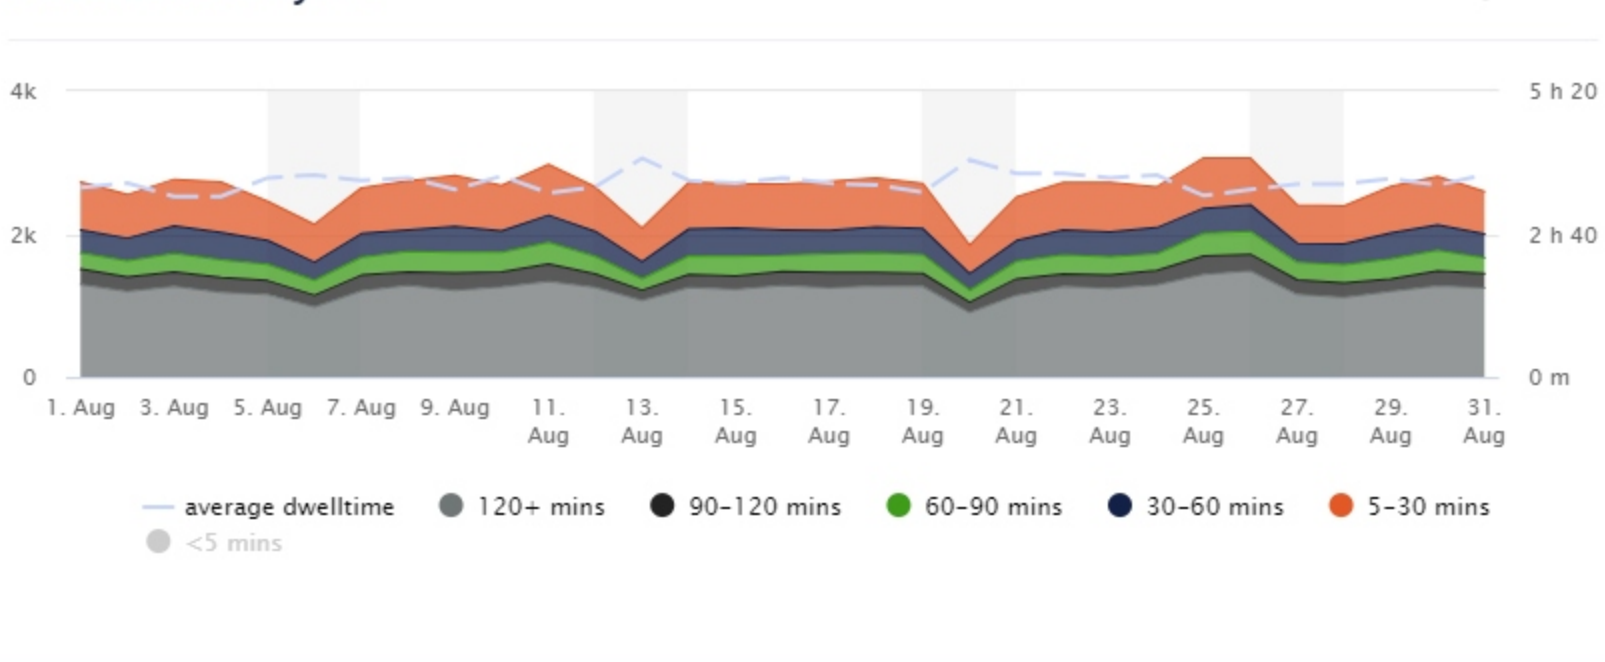

11,924

Average venue visits, per day

345,594

Total visits this period

12:00 - 13:00

Busiest time of day

219 minutes

Average dwell time

11,148

Average visits per day

Busiest Zones

Total Visitors - New Vs Repeat

Number of Visitors - New Vs Repeat

Dwell time Analysis

Weather Data powered by

Time of Day - Average