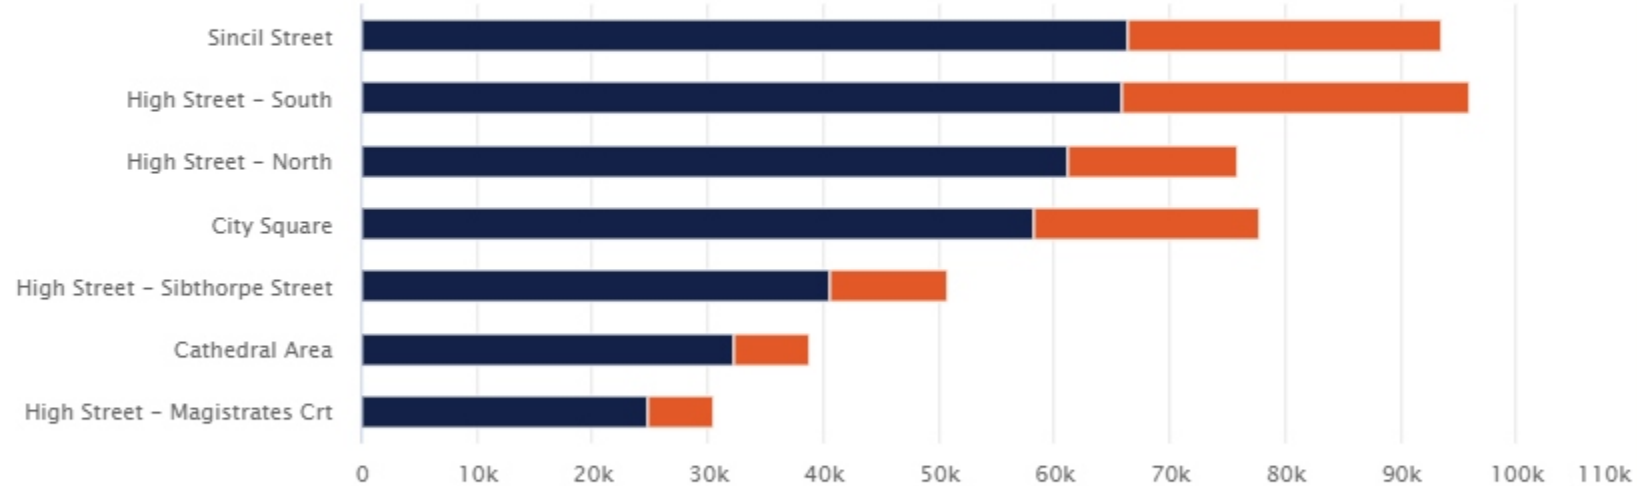

INTELLI-SENSE

Zone Selection Tool

4,352,236

Average venue visits, per year

366,751

Average venue visits, per month

83,468

Average venue visits, per week

11,924

Average venue visits, per day

345,594

Total visits this period

12:00 - 13:00

Busiest time of day

219 minutes

Average dwell time

11,148

Average visits per day

Busiest Zones

Total Visitors - New Vs Repeat

Number of Visitors - New Vs Repeat

Dwell time Analysis

Weather Data powered by

Time of Day - Average