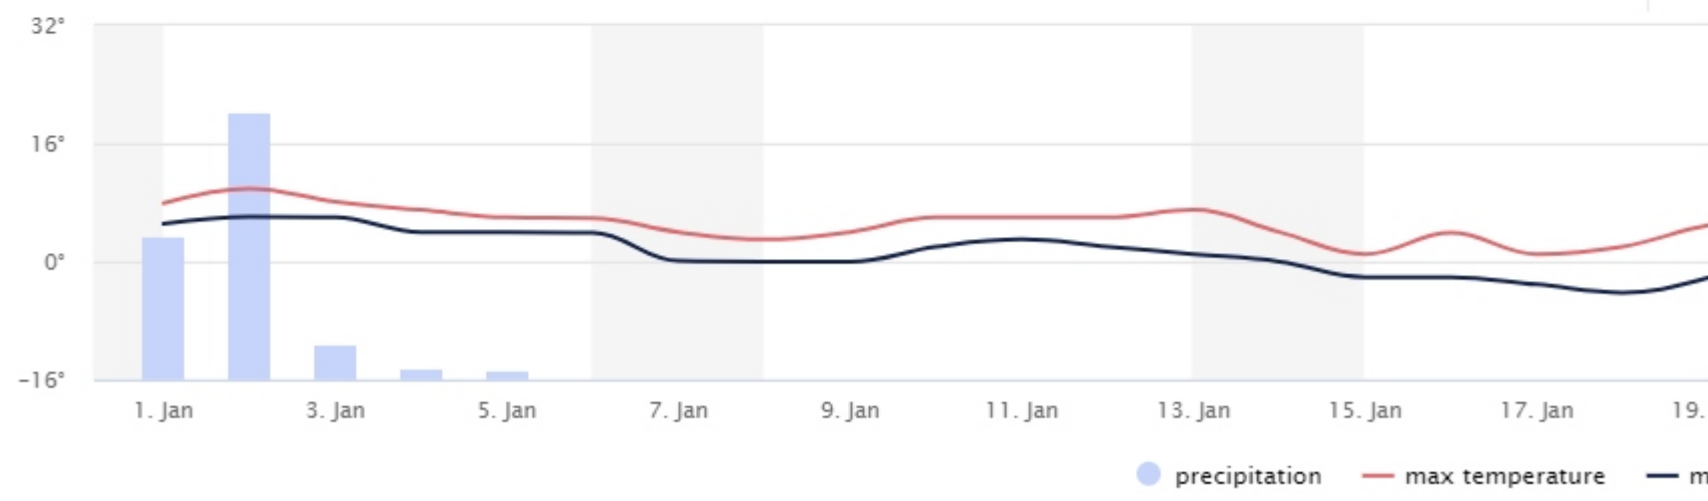

361,408

Average venue visits, per month

82,237

Average venue visits, per week

11,708

Average venue visits, per day

273,280

Total visits this period

12:00 - 13:00

Busiest time of day

259 minutes

Average dwell time

8,815

Average visits per day

Busiest Zones

Total Visitors - New Vs Repeat

Number of Visitors - New Vs Repeat

Dwell time Analysis

Weather Data powered by

Time of Day - Average

website address: www.elephantwifi.co.uk