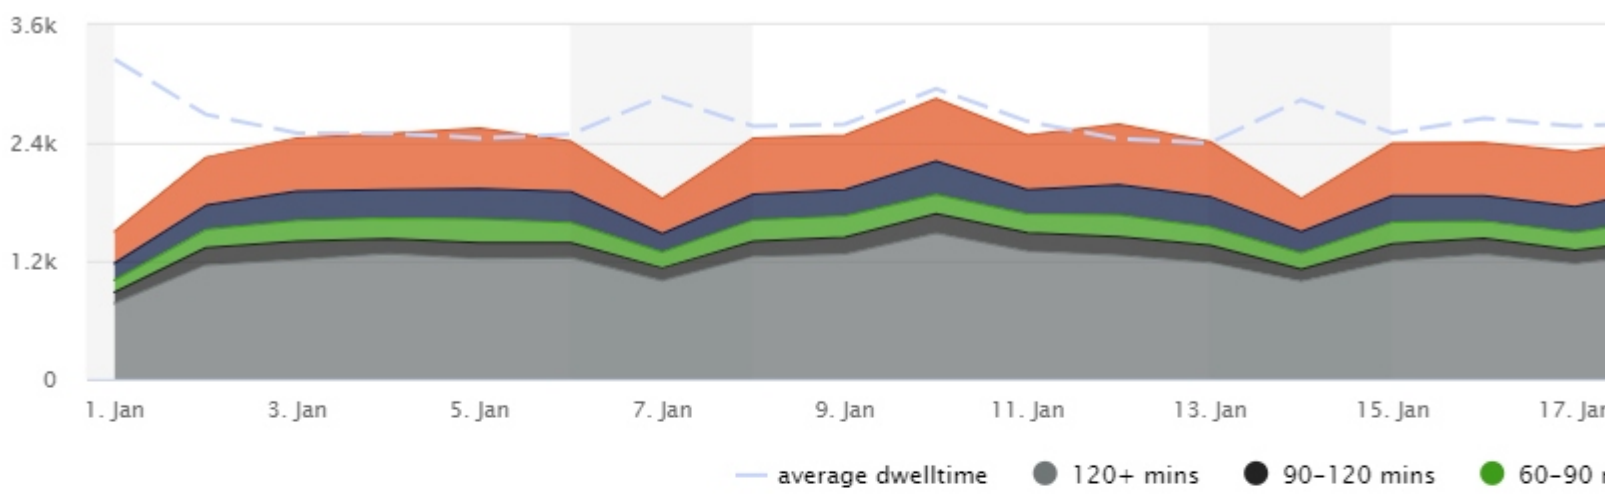

361,408

Average venue visits, per month

82,237

Average venue visits, per week

11,708

Average venue visits, per day

273,280

Total visits this period

12:00 - 13:00

Busiest time of day

259 minutes

Average dwell time

8,815

Average visits per day

Busiest Zones

Total Visitors - New Vs Repeat

Number of Visitors - New Vs Repeat

Dwell time Analysis

Weather Data powered by

Time of Day - Average

website address: www.elephantwifi.co.uk