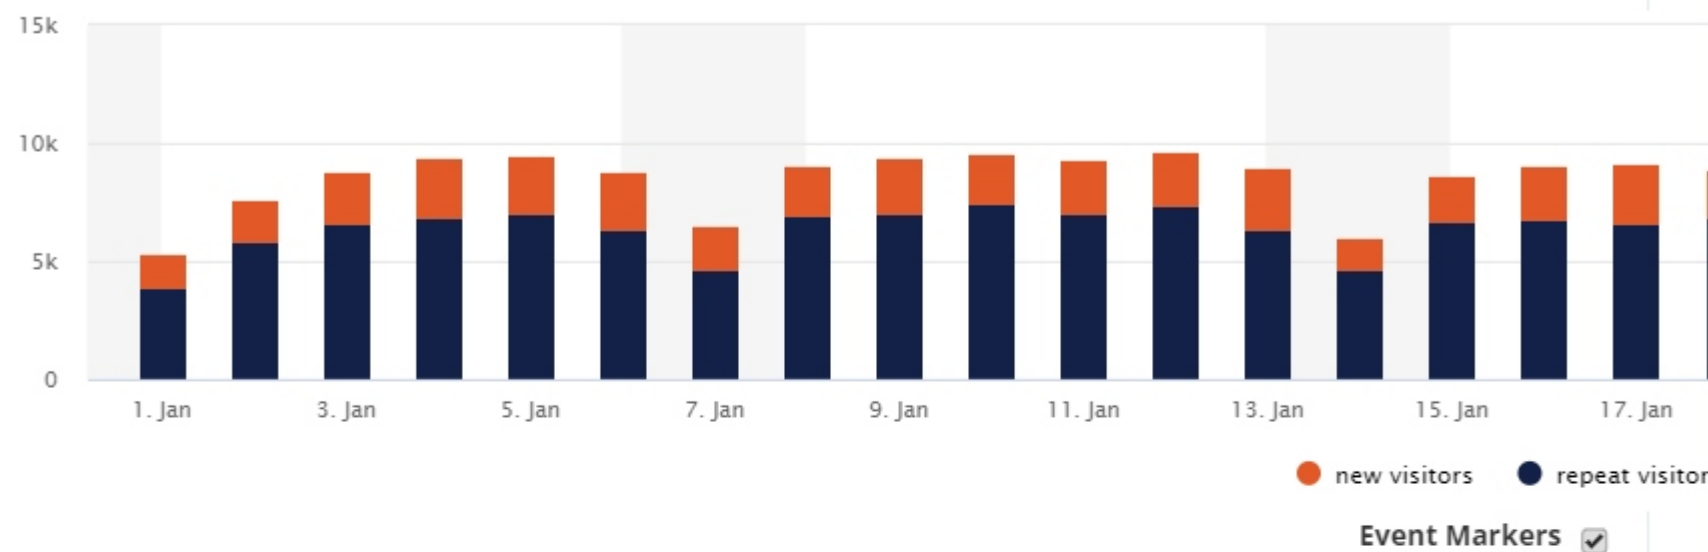

361,408

Average venue visits, per month

82,237

Average venue visits, per week

11,708

Average venue visits, per day

273,280

Total visits this period

12:00 - 13:00

Busiest time of day

259 minutes

Average dwell time

8,815

Average visits per day

Busiest Zones

Total Visitors - New Vs Repeat

Number of Visitors - New Vs Repeat

Dwell time Analysis

Weather Data powered by

Time of Day - Average

website address: www.elephantwifi.co.uk