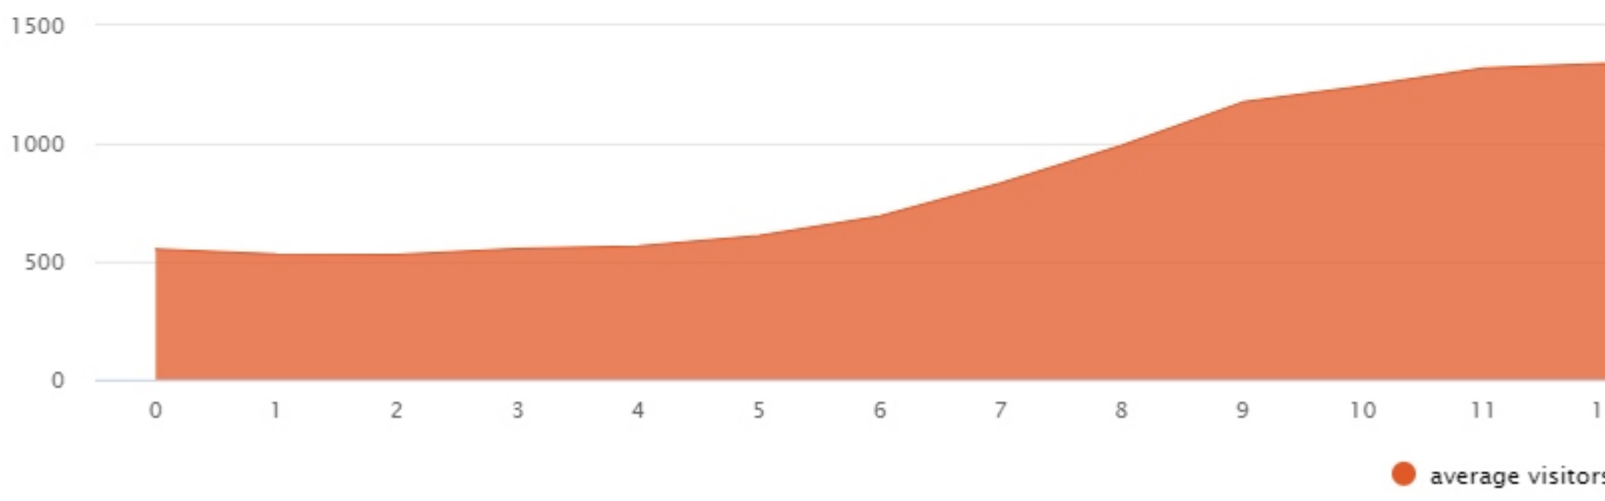

361,408

Average venue visits, per month

82,237

Average venue visits, per week

11,708

Average venue visits, per day

273,280

Total visits this period

12:00 - 13:00

Busiest time of day

259 minutes

Average dwell time

8,815

Average visits per day

Busiest Zones

Total Visitors - New Vs Repeat

Number of Visitors - New Vs Repeat

Dwell time Analysis

Weather Data powered by

Time of Day - Average

website address: www.elephantwifi.co.uk