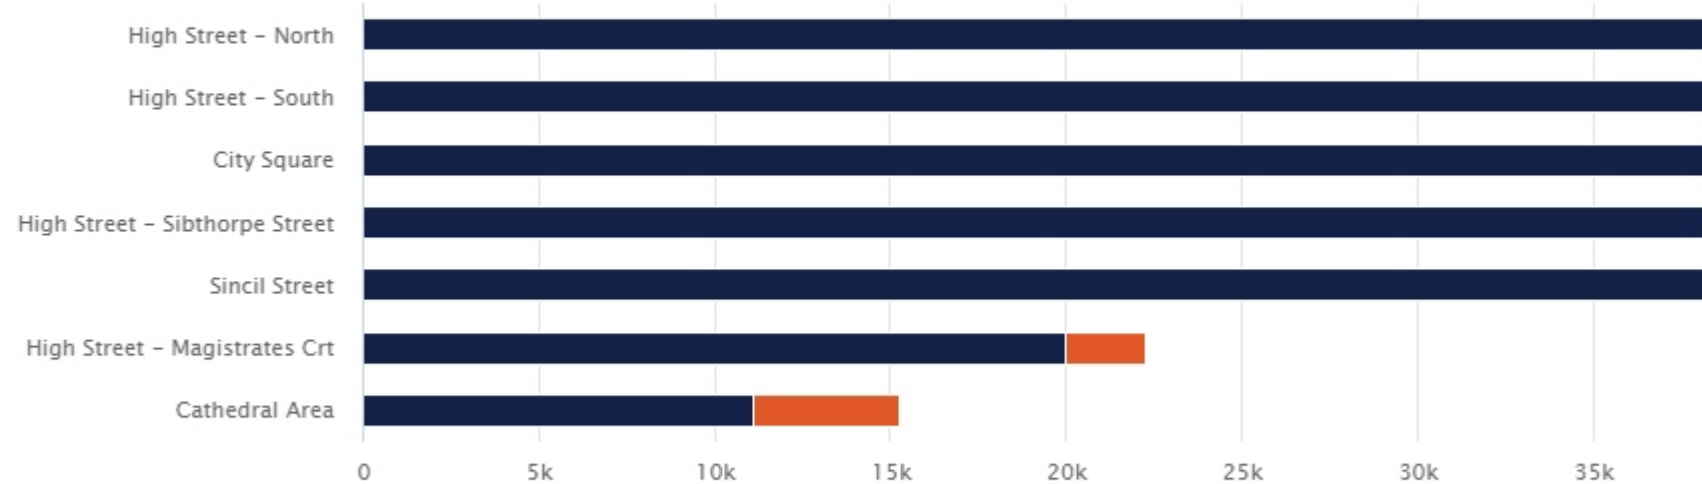

361,408

Average venue visits, per month

82,237

Average venue visits, per week

11,708

Average venue visits, per day

273,280

Total visits this period

12:00 - 13:00

Busiest time of day

259 minutes

Average dwell time

8,815

Average visits per day

Busiest Zones

Total Visitors - New Vs Repeat

Number of Visitors - New Vs Repeat

Dwell time Analysis

Weather Data powered by

Time of Day - Average

website address: www.elephantwifi.co.uk