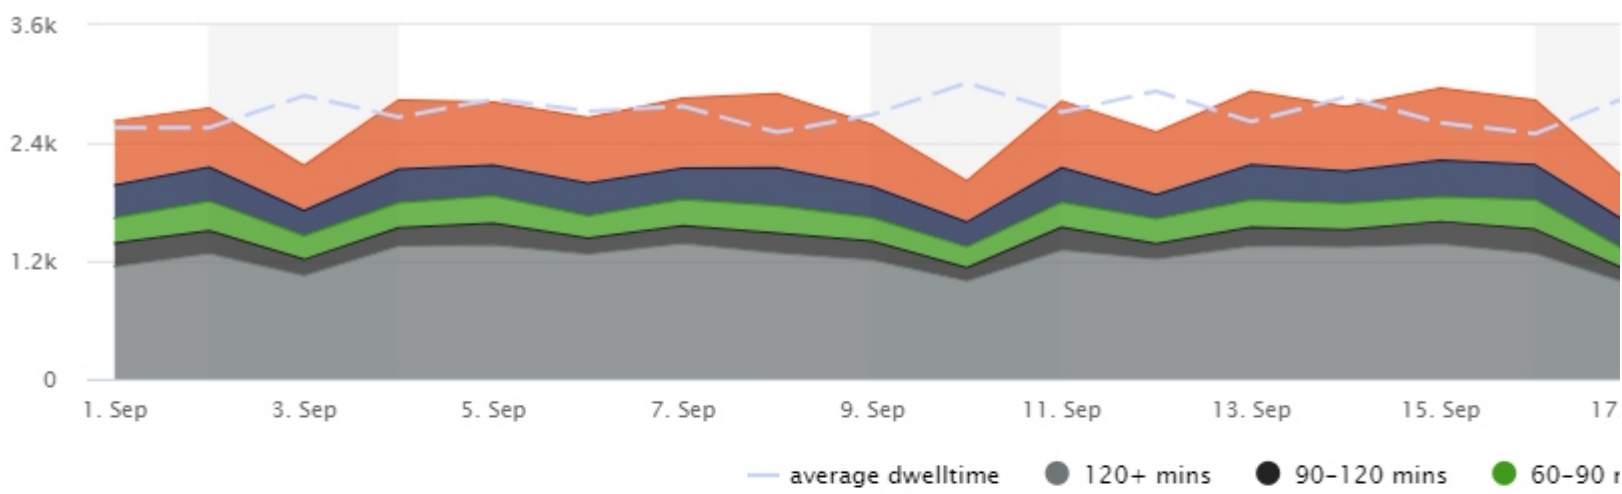

Dwell time Analysis