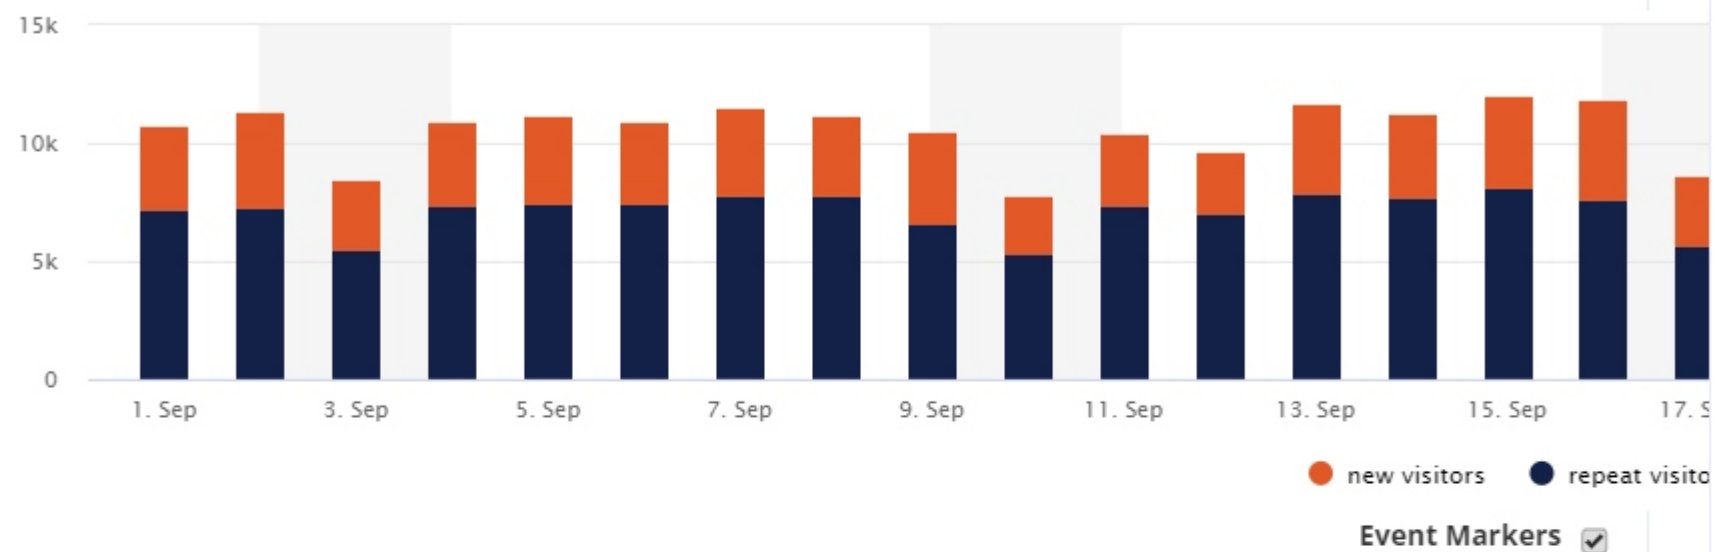

Number of Visitors - New Vs Repeat