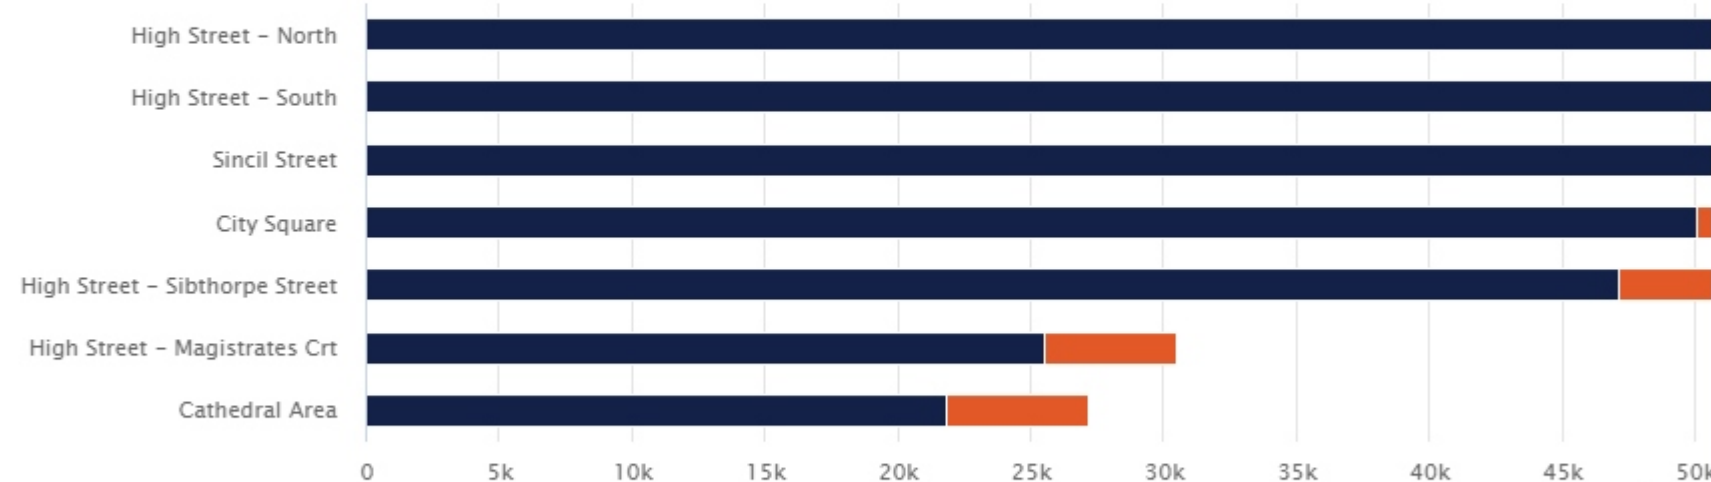

## Zone Selection Tool

**4,339,723**

Average venue visits, per year

**365,782**

Average venue visits, per month

**83,467**

Average venue visits, per week

**11,890**

Average venue visits, per day

**325,661**

Total visits this period

**11:00 - 12:00**

Busiest time of day

**226 minutes**

Average dwell time

**10,855**

Average visits per day

### Busiest Zones