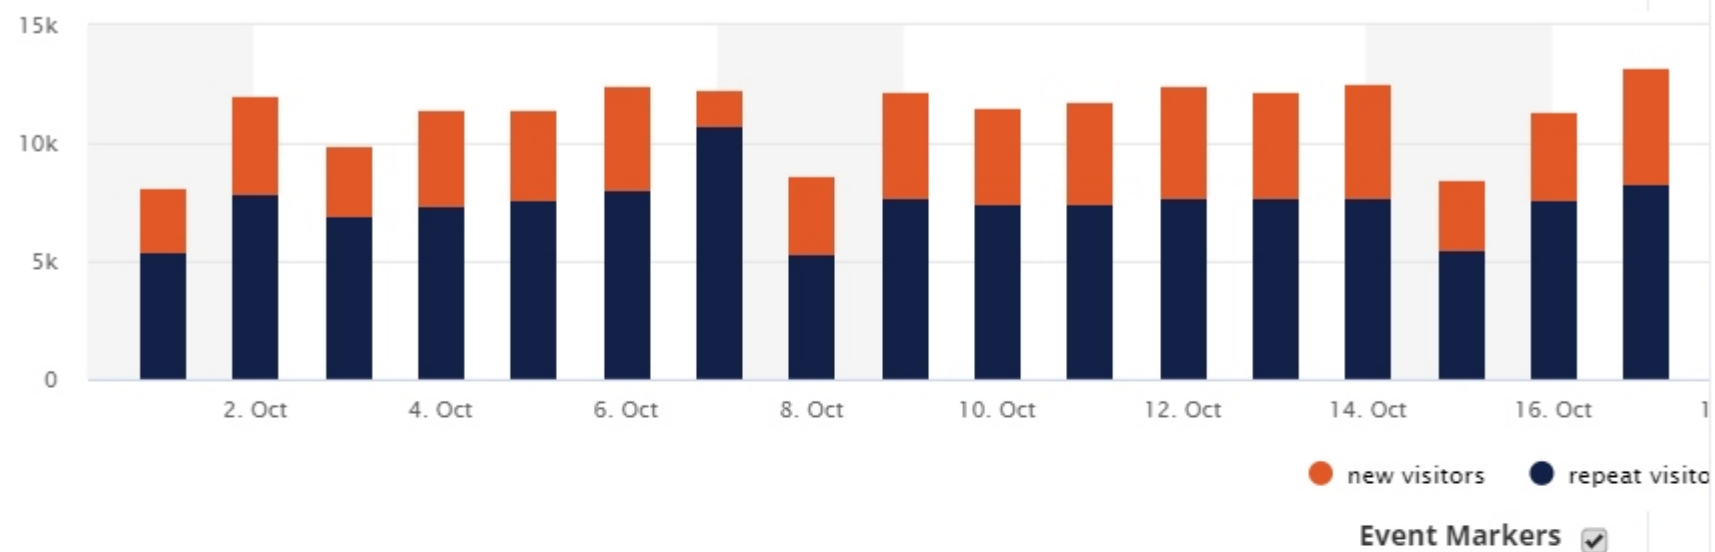

Number of Visitors - New Vs Repeat