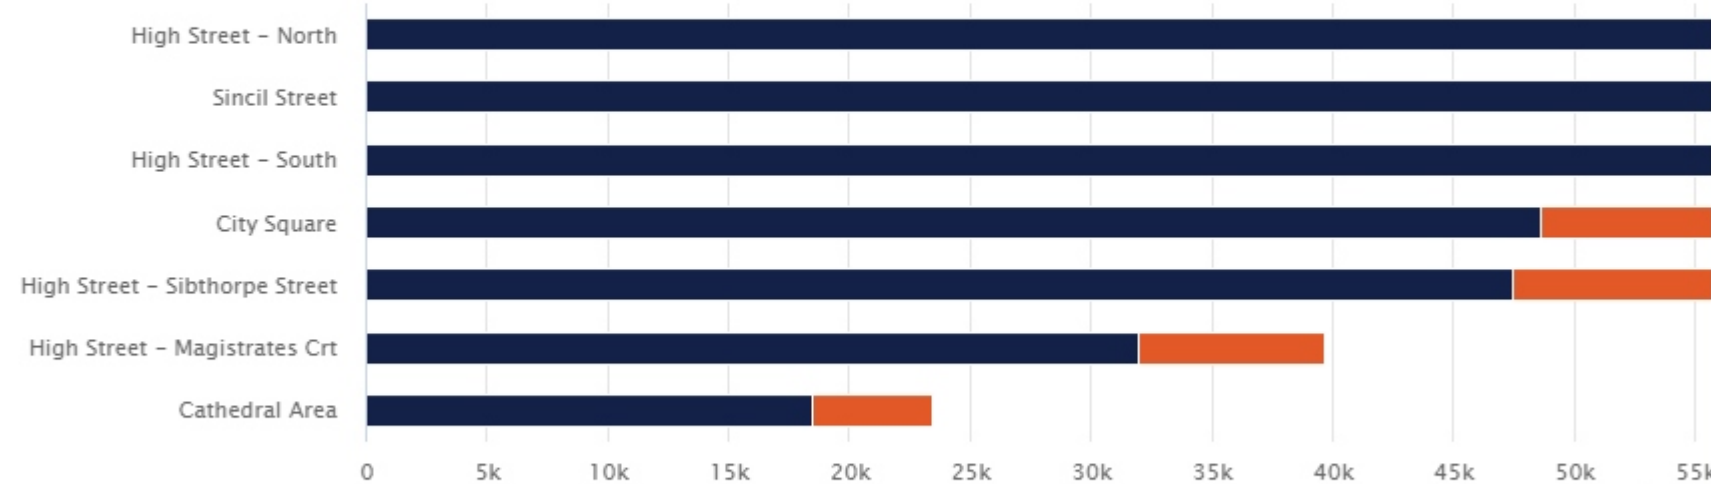

## Zone Selection Tool

**4,337,338**

Average venue visits, per year

**365,321**

Average venue visits, per month

**83,570**

Average venue visits, per week

**11,883**

Average venue visits, per day

**357,781**

Total visits this period

**12:00 - 13:00**

Busiest time of day

**222 minutes**

Average dwell time

**11,541**

Average visits per day

### Busiest Zones