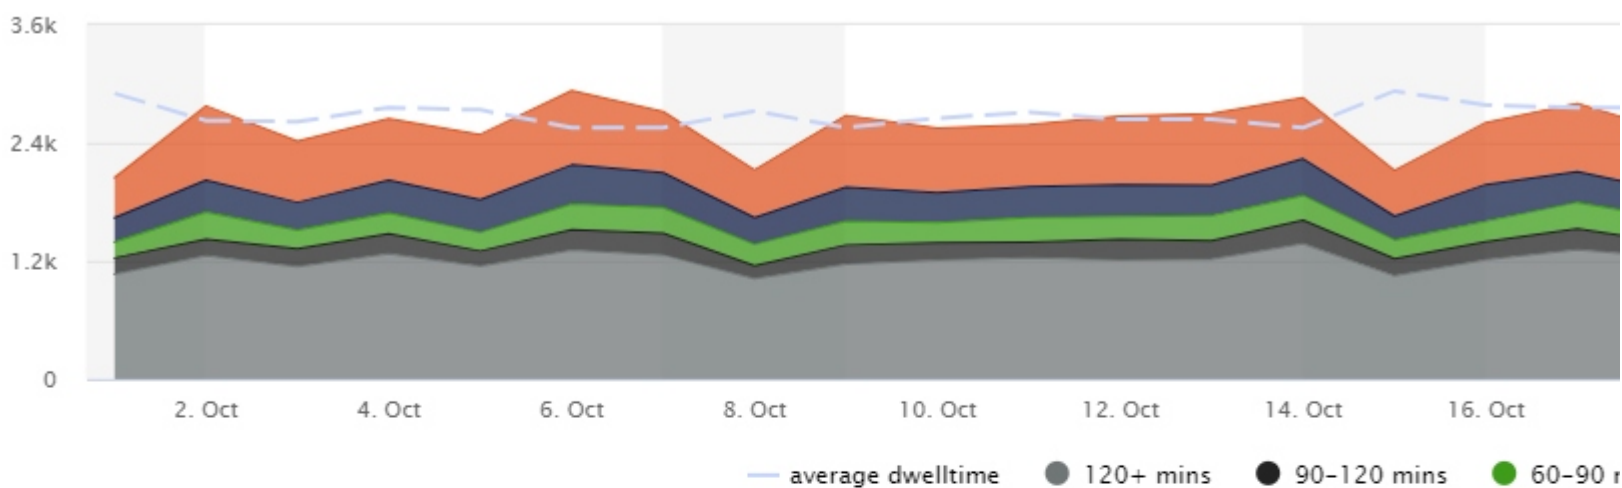

Dwell time Analysis