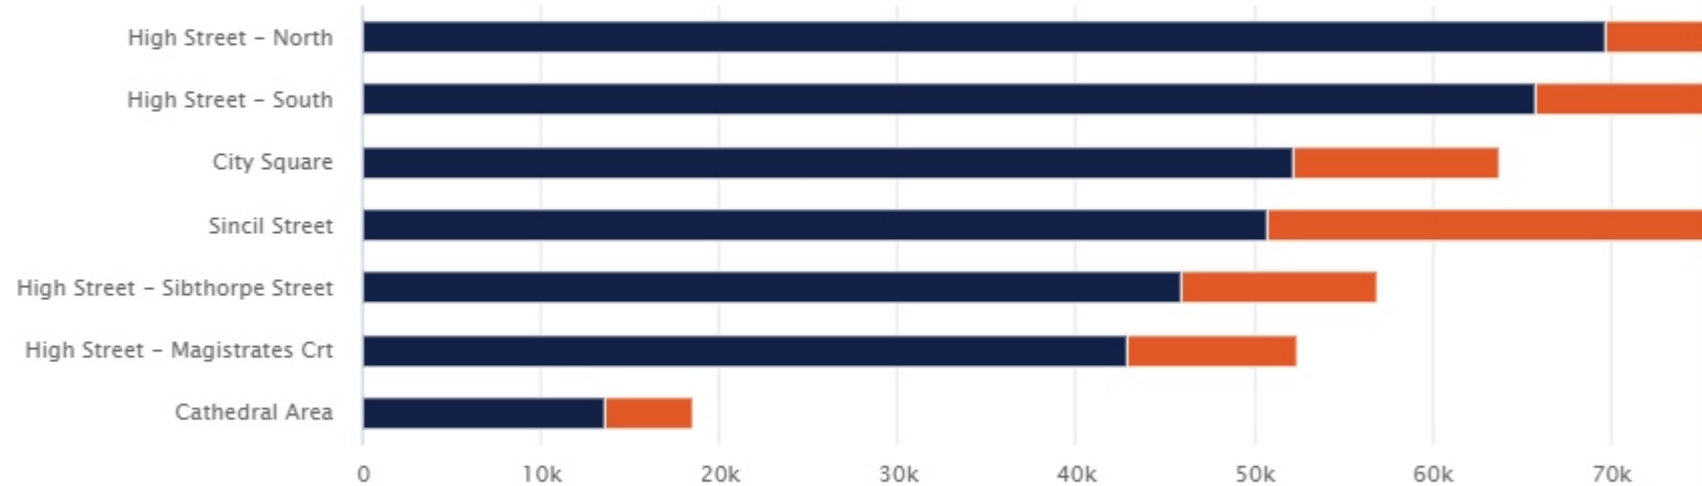

## Zone Selection Tool

**4,321,817**

Average venue visits, per year

**365,743**

Average venue visits, per month

**83,334**

Average venue visits, per week

**11,841**

Average venue visits, per day

**328,172**

Total visits this period

**12:00 - 13:00**

Busiest time of day

**233 minutes**

Average dwell time

**10,939**

Average visits per day

## Busiest Zones