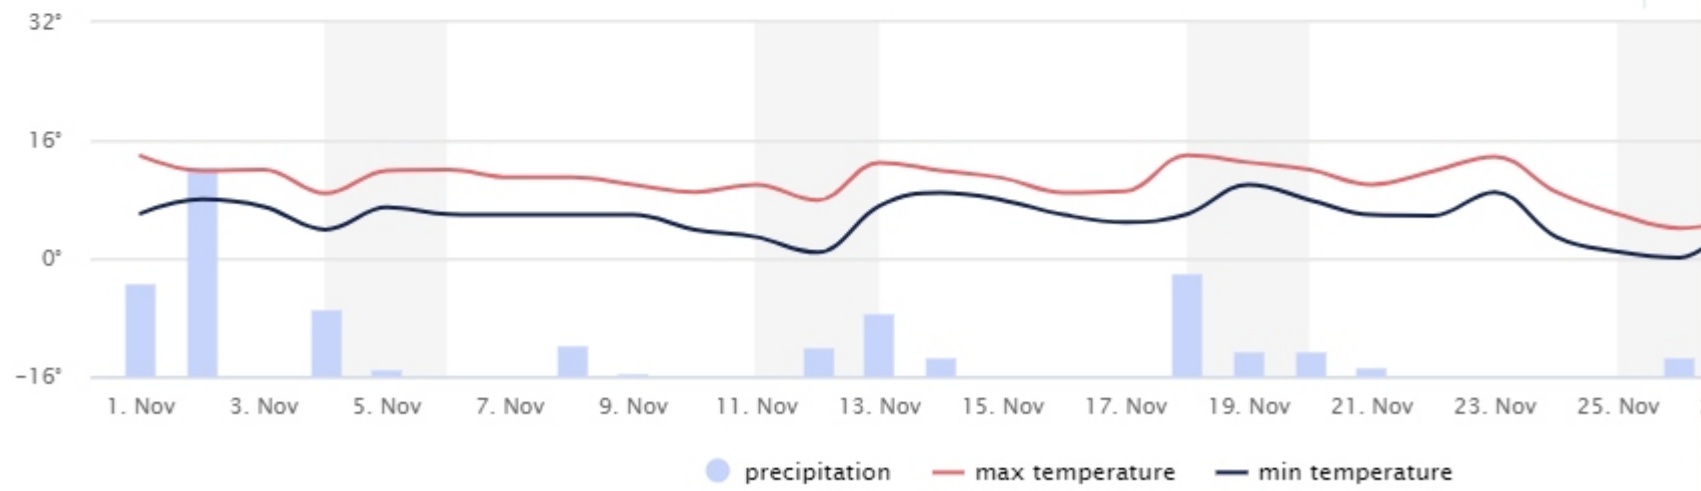

Weather Data powered by

● precipitation — max temperature — min temperature