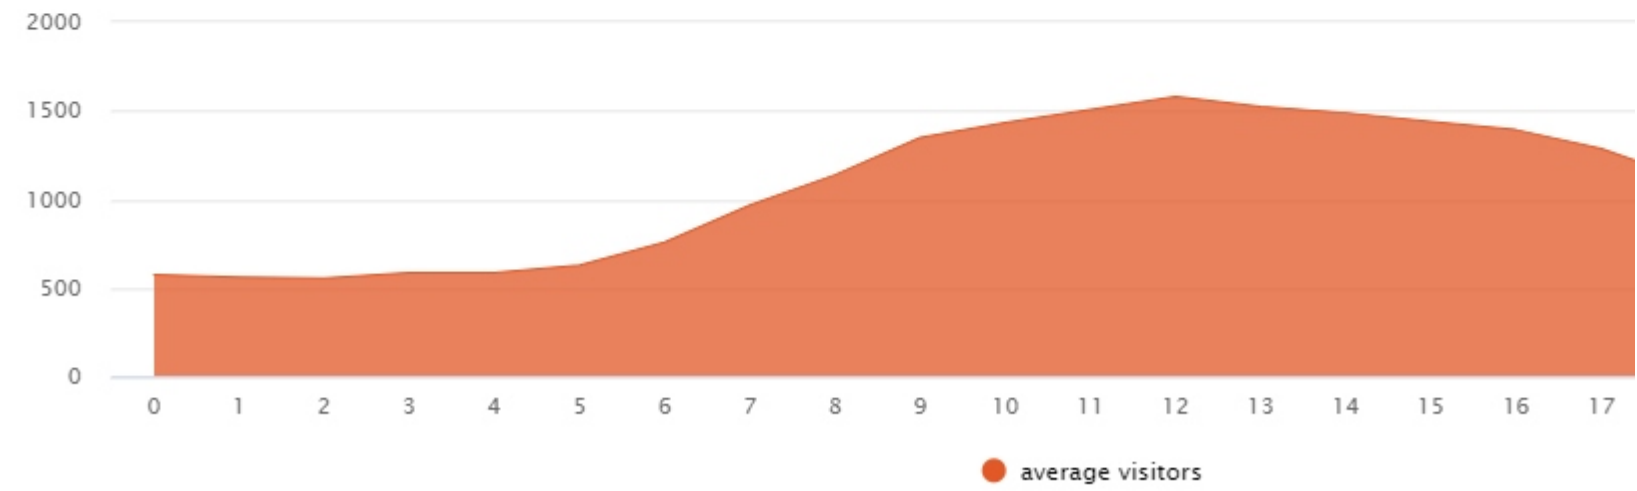

Time of Day - Average

● average visitors

website address: www.elephantwifi.co.uk