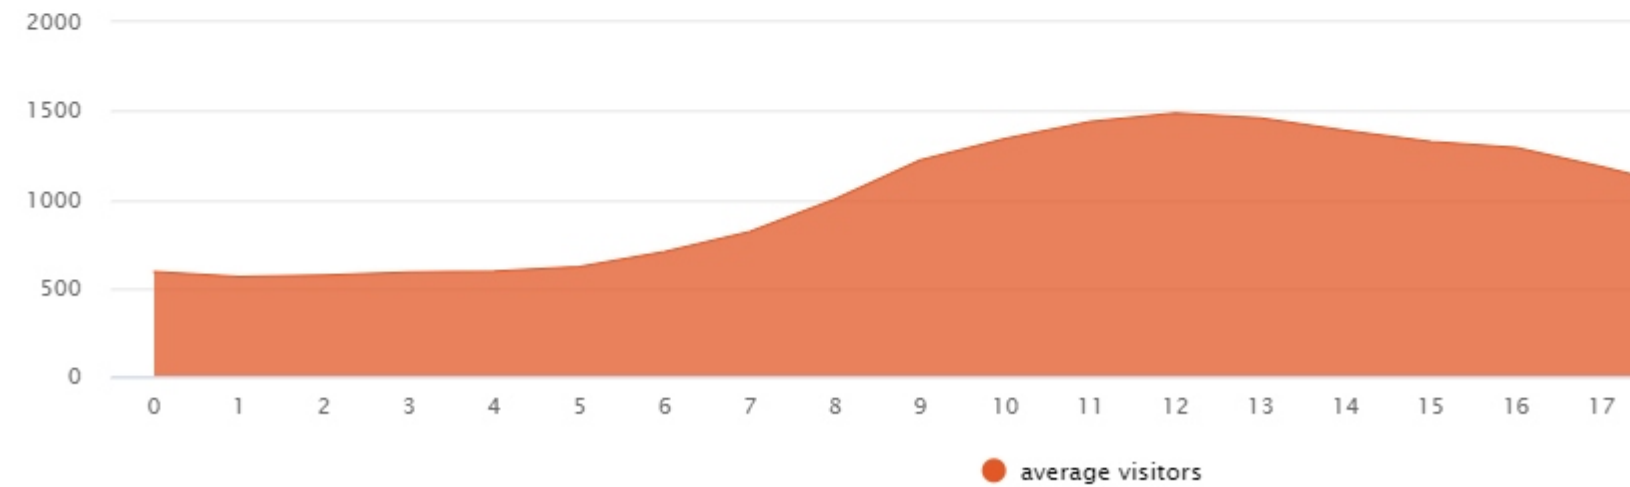

363,389

Average venue visits, per month

82,487

Average venue visits, per week

11,784

Average venue visits, per day

298,444

Total visits this period

12:00 - 13:00

Busiest time of day

253 minutes

Average dwell time

9,627

Average visits per day

Busiest Zones

Total Visitors - New Vs Repeat

Number of Visitors - New Vs Repeat

new visitors repeat visitors

Event Markers

Dwell time Analysis

average dwelltime 120+ mins 90-120 mins 60-90 mins 30-60 mins 5-30 mins

Weather Data powered by

precipitation max temperature min temperature

Time of Day - Average

average visitors