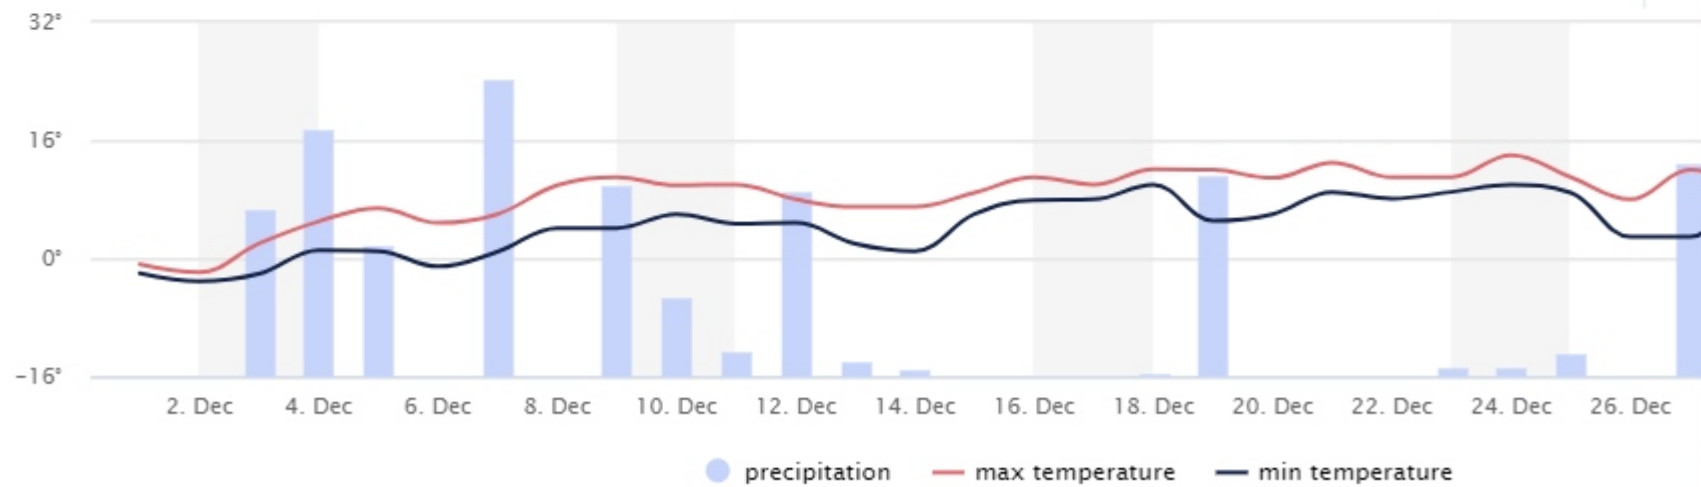

12:00 - 13:00

Busiest time of day

253 minutes

Average dwell time

9,627

Average visits per day

Busiest Zones

Total Visitors - New Vs Repeat

Number of Visitors - New Vs Repeat

new visitors repeat visitors

Event Markers

Dwell time Analysis

average dwelltime 120+ mins 90-120 mins 60-90 mins 30-60 mins 5-30 mins

Weather Data powered by

precipitation max temperature min temperature

Time of Day - Average

average visitors