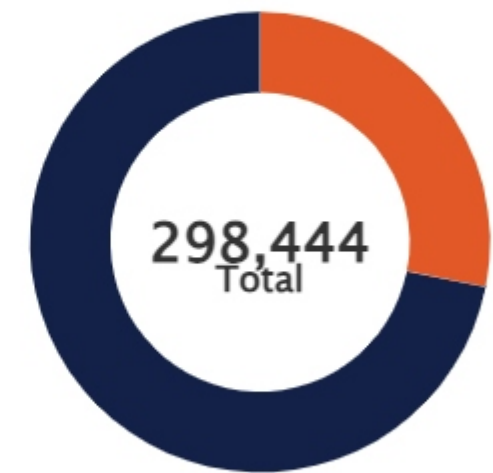

363,389

Average venue visits, per month

82,487

Average venue visits, per week

11,784

Average venue visits, per day

298,444

Total visits this period

12:00 - 13:00

Busiest time of day

253 minutes

Average dwell time

9,627

Average visits per day

Busiest Zones

Total Visitors - New Vs Repeat

Number of Visitors - New Vs Repeat

new visitors repeat visitors

Event Markers

Dwell time Analysis

average dwelltime 120+ mins 90-120 mins 60-90 mins 30-60 mins 5-30 mins

Weather Data powered by

precipitation max temperature min temperature

Time of Day - Average

average visitors