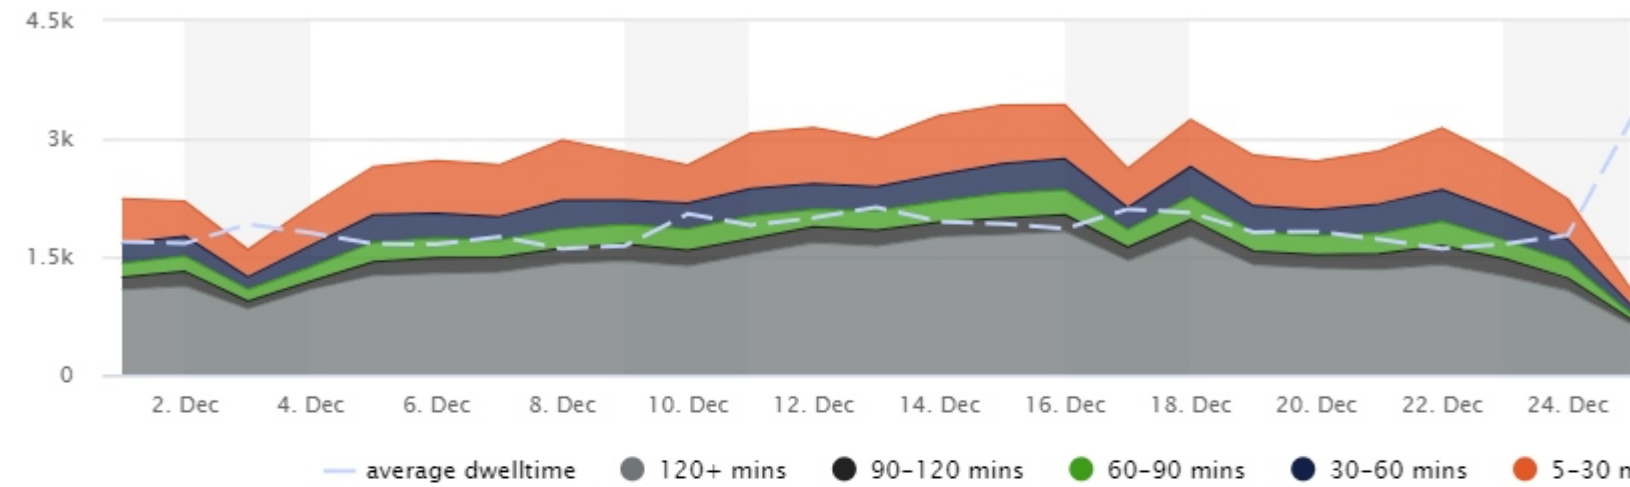

363,389

Average venue visits, per month

82,487

Average venue visits, per week

11,784

Average venue visits, per day

298,444

Total visits this period

12:00 - 13:00

Busiest time of day

253 minutes

Average dwell time

9,627

Average visits per day

Busiest Zones

Total Visitors - New Vs Repeat

Number of Visitors - New Vs Repeat

new visitors repeat visitors

Event Markers

Dwell time Analysis

average dwelltime 120+ mins 90-120 mins 60-90 mins 30-60 mins 5-30 mins

Weather Data powered by

precipitation max temperature min temperature

Time of Day - Average

average visitors