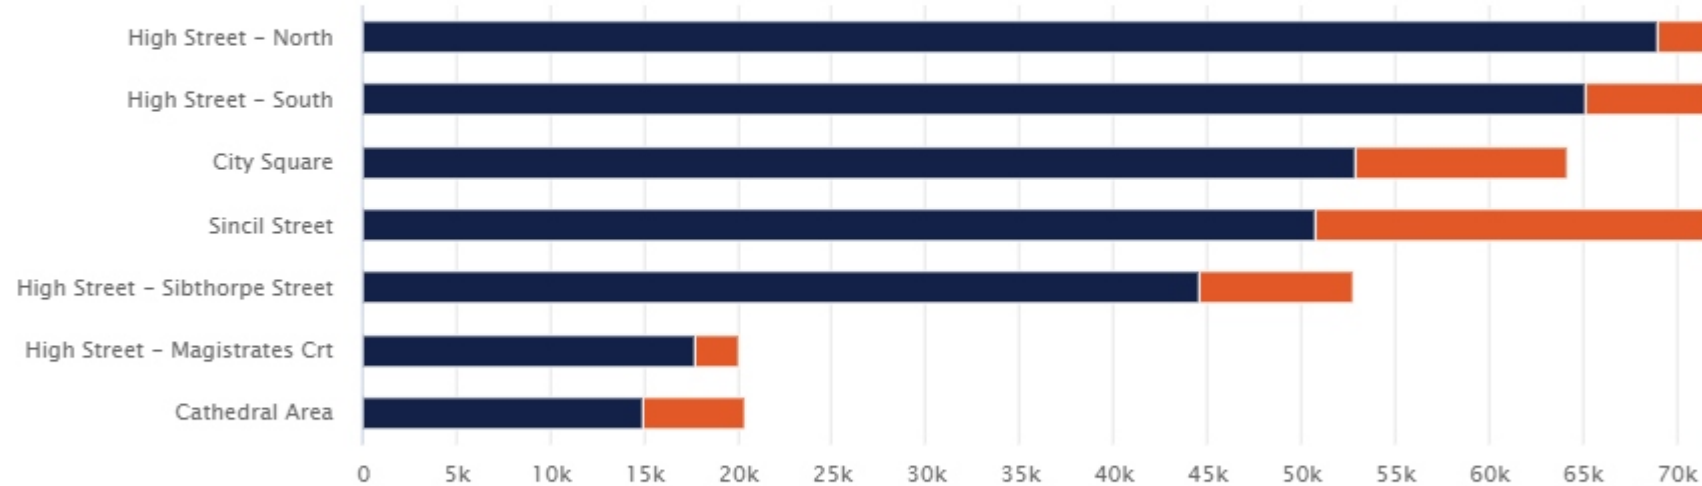

363,389

Average venue visits, per month

82,487

Average venue visits, per week

11,784

Average venue visits, per day

298,444

Total visits this period

12:00 - 13:00

Busiest time of day

253 minutes

Average dwell time

9,627

Average visits per day

Busiest Zones

Total Visitors - New Vs Repeat

Number of Visitors - New Vs Repeat

new visitors repeat visitors

Event Markers

Dwell time Analysis

average dwelltime 120+ mins 90-120 mins 60-90 mins 30-60 mins 5-30 mins

Weather Data powered by

precipitation max temperature min temperature

Time of Day - Average

average visitors